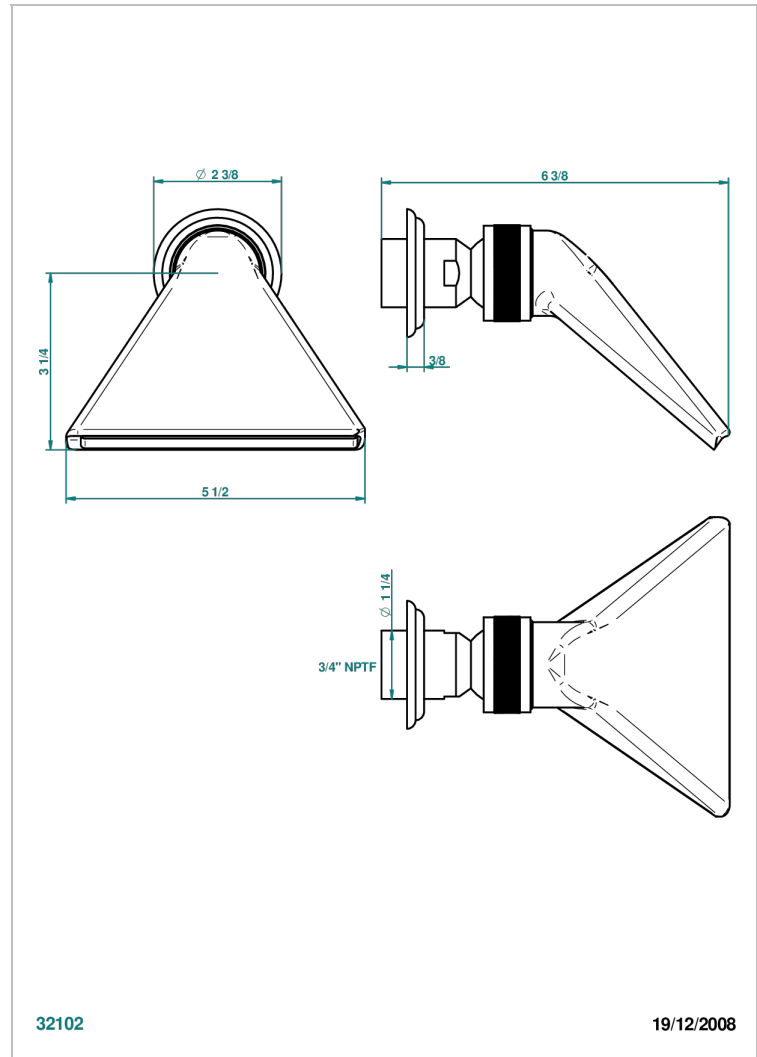

JAIPUR CRISTAL SATINADO

A9B-3640/US

Shower head, cast deluge with 3/4" connection

THG[®]
PARIS

CARACTERÍSTICAS

- Jaipur Cristal Satinado
- Shower head, cast deluge with 3/4" connection

ACABADOS DISPONIBLES

Bronce claro - D01
Cerámica negra mate - D30
Cobre viejo mate - H07
Cromo - A02
Cromo / dorado - G02
Cromo mate - C02