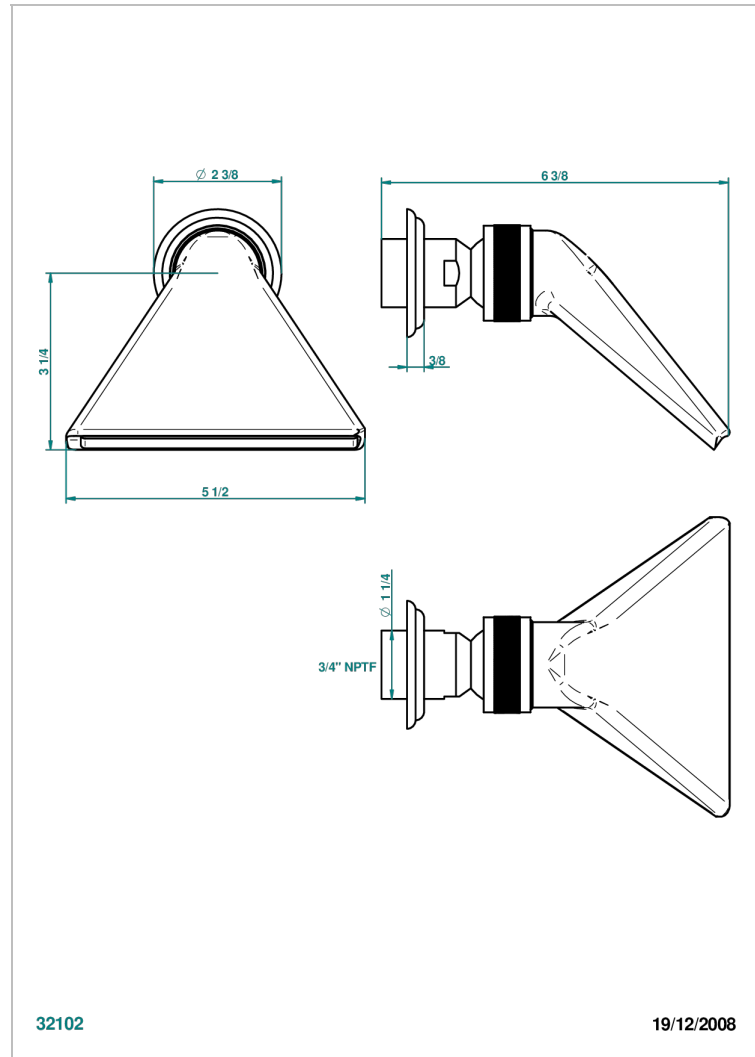

# JAIPUR SATINY CRYSTAL

A9B-3640/US

Shower head, cast deluge with 3/4" connection

THG<sup>®</sup>  
PARIS

32102

19/12/2008

## CHARACTERISTIC

- Jaipur Satiny crystal
- Shower head, cast deluge with 3/4" connection