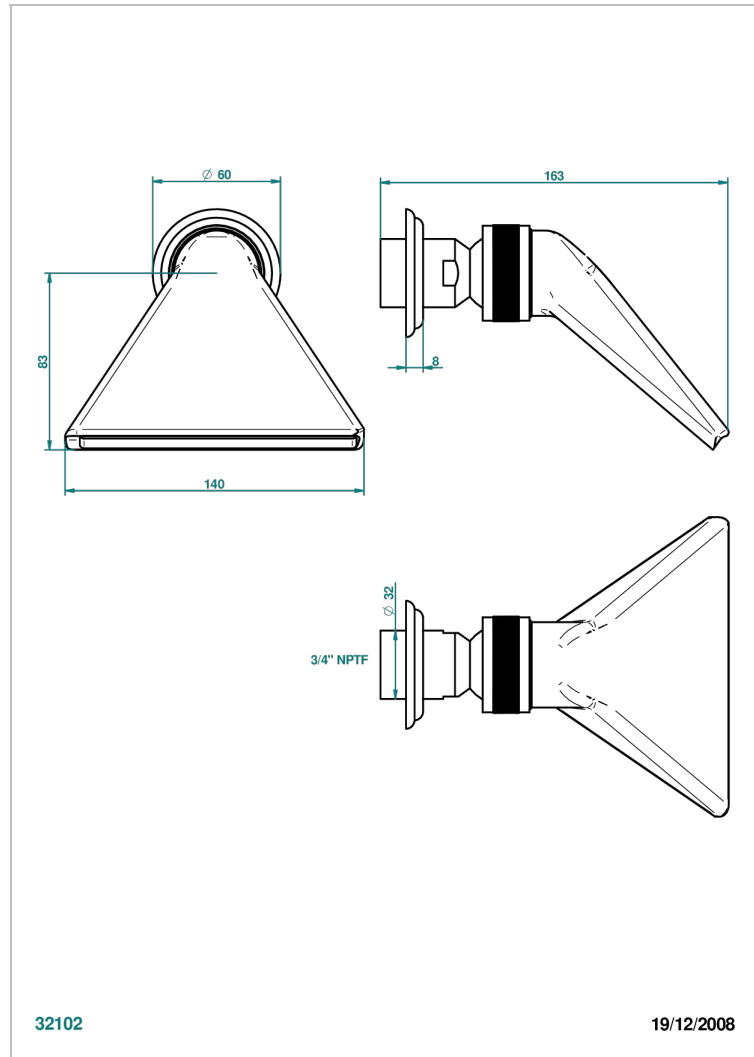

VOGUE LAPIS LAZULI

A8S-3640/US

Shower head, cast deluge with 3/4" connection

THG[®]
PARIS

CARACTERÍSTICAS

- Vogue Lapis Lazuli
- Shower head, cast deluge with 3/4" connection

ACABADOS DISPONIBLES

Bronce claro - D01
Cerámica negra mate - D30
Cobre viejo mate - H07
Cromo - A02
Cromo / dorado - G02
Cromo mate - C02