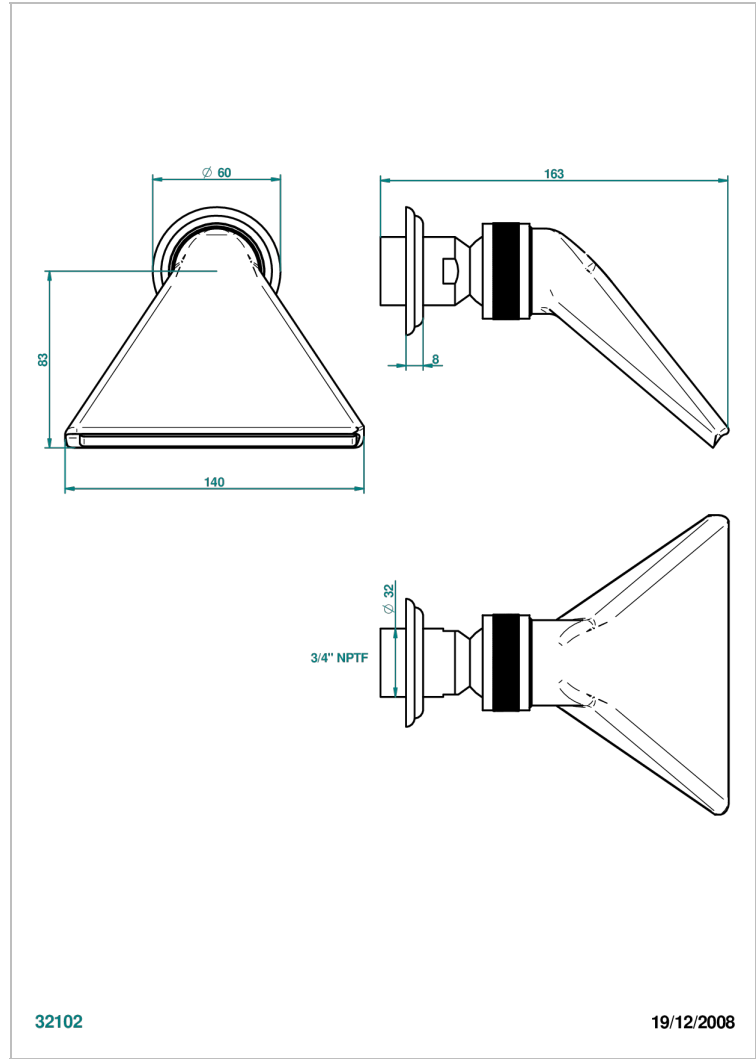

VOGUE LAPIS LAZULI

A8S-3640/US

Shower head, cast deluge with 3/4" connection

THG[®]
PARIS

CHARACTERISTIC

- Vogue Lapis Lazuli
- Shower head, cast deluge with 3/4" connection

AVAILABLE FINITIONS

Black ceram - D30
Blush PVD - H62
Brass color PVD - H49
Brown bronze color PVD - F33
Chrome polished - A02
Chrome polished / gold polished - G02