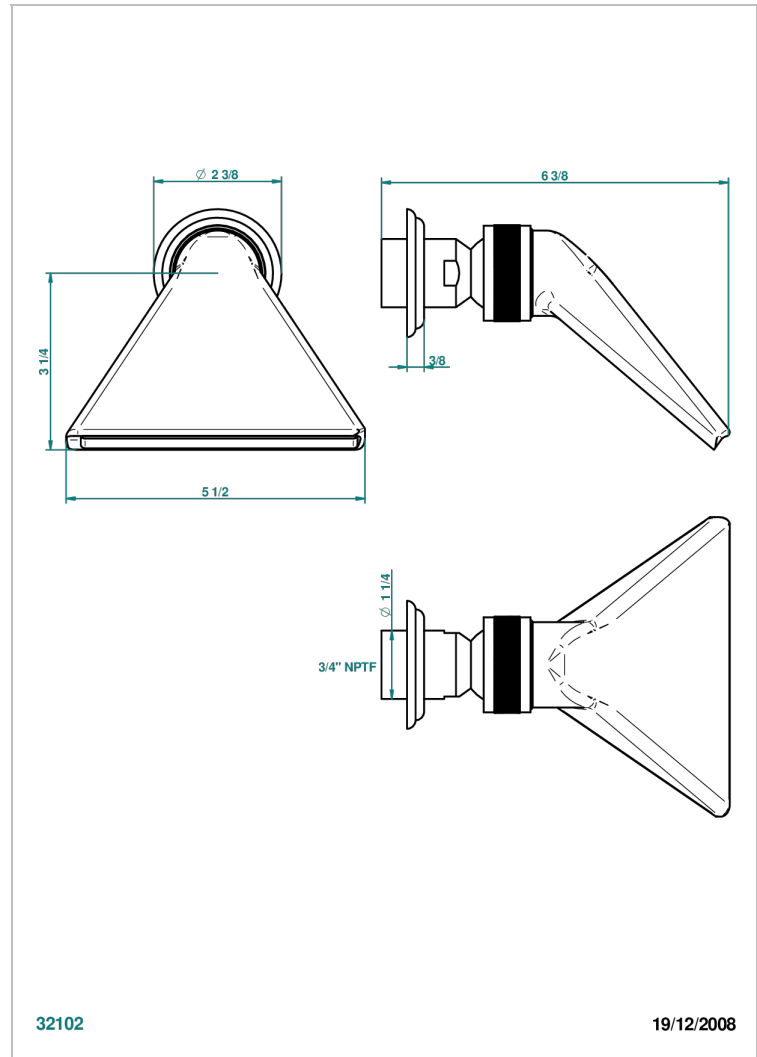

VOGUE LAPIS LAZULI

A8S-3640/US

Shower head, cast deluge with 3/4" connection

THG[®]
PARIS

CARACTERÍSTICAS

- Vogue Lapis Lazuli
- Shower head, cast deluge with 3/4" connection

ACABADOS DISPONIBLES

Bronce claro - D01
Cerámica negra mate - D30
Cobre viejo mate - H07
Cromo - A02
Cromo / dorado - G02
Cromo mate - C02