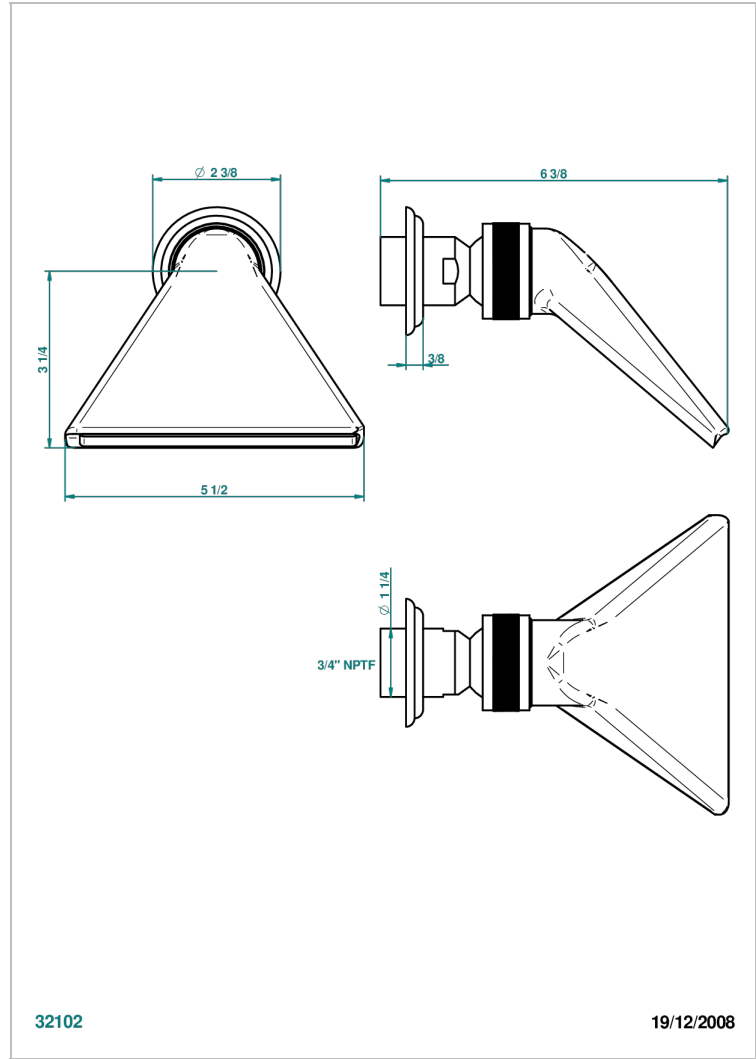

VOGUE LAPIS LAZULI

A8S-3640/US

Shower head, cast deluge with 3/4" connection

THG[®]
PARIS

32102

19/12/2008

CHARACTERISTIC

- Vogue Lapis Lazuli
- Shower head, cast deluge with 3/4" connection