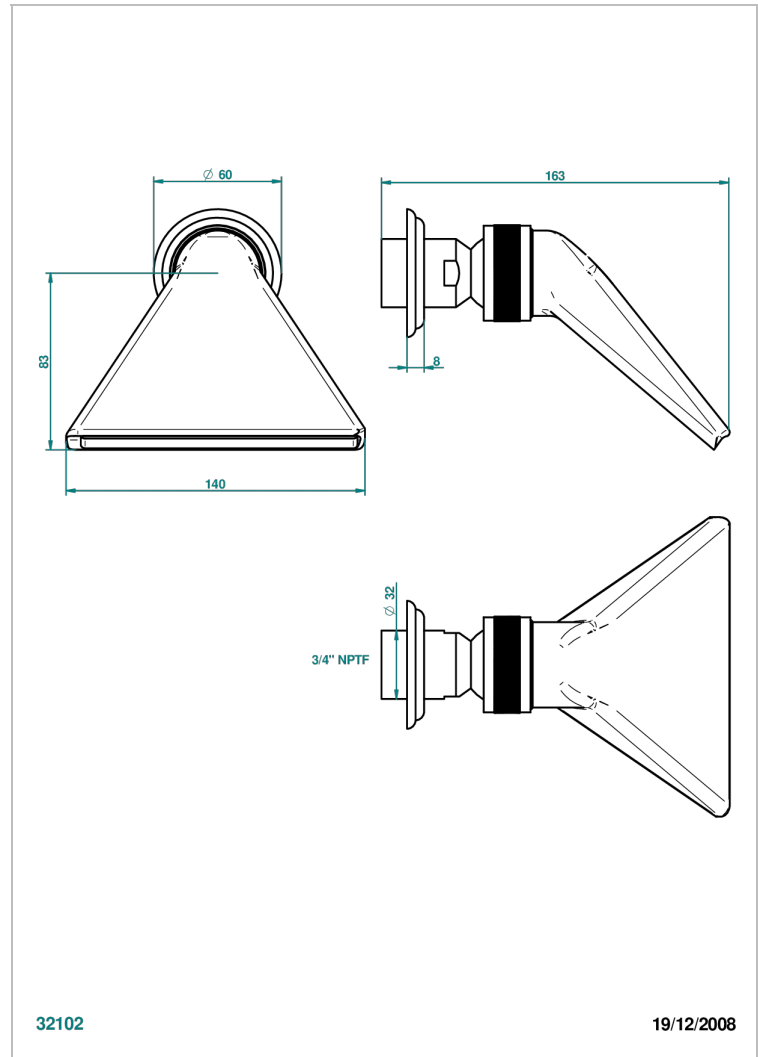

VOGUE OJO DE TIGRE

A8R-3640/US

Shower head, cast deluge with 3/4" connection

THG[®]
PARIS

CARACTERÍSTICAS

- Vogue Ojo de Tigre
- Shower head, cast deluge with 3/4" connection

ACABADOS DISPONIBLES

Bronce claro - D01
Cerámica negra mate - D30
Cobre viejo mate - H07
Cromo - A02
Cromo / dorado - G02
Cromo mate - C02