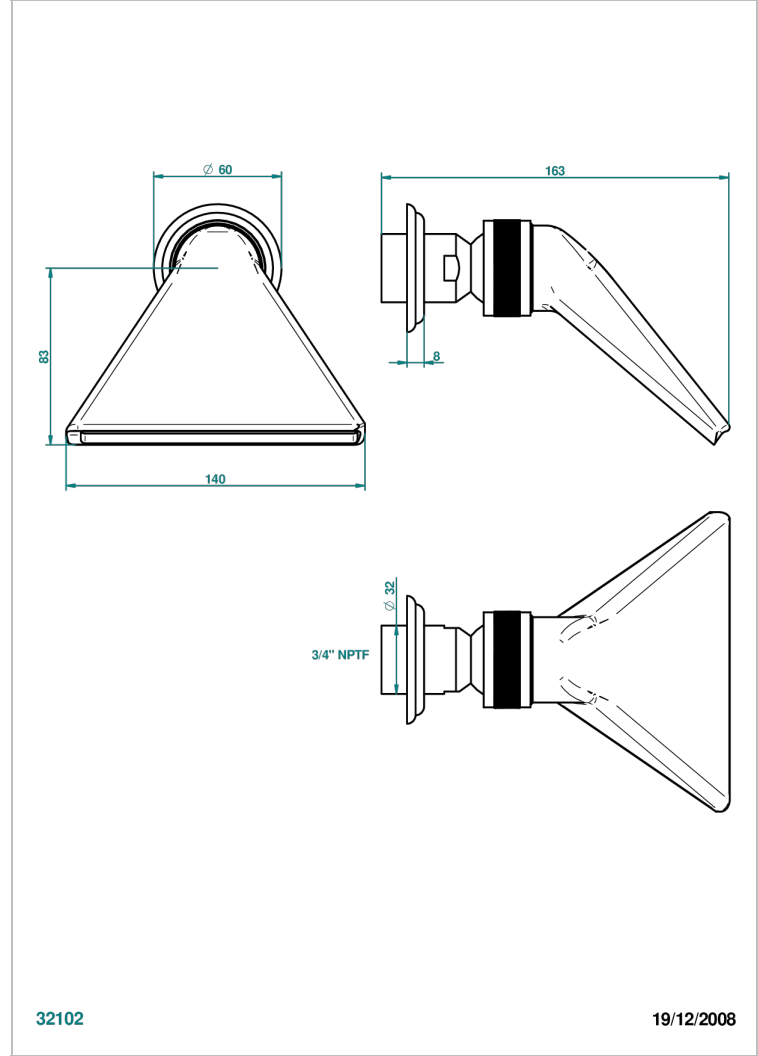

VOGUE TIGER EYE

A8R-3640/US

Shower head, cast deluge with 3/4" connection

THG[®]
PARIS

CHARACTERISTIC

- Vogue Tiger Eye
- Shower head, cast deluge with 3/4" connection

AVAILABLE FINITIONS

Black ceram - D30
Blush PVD - H62
Brass color PVD - H49
Brown bronze color PVD - F33
Chrome polished - A02
Chrome polished / gold polished - G02