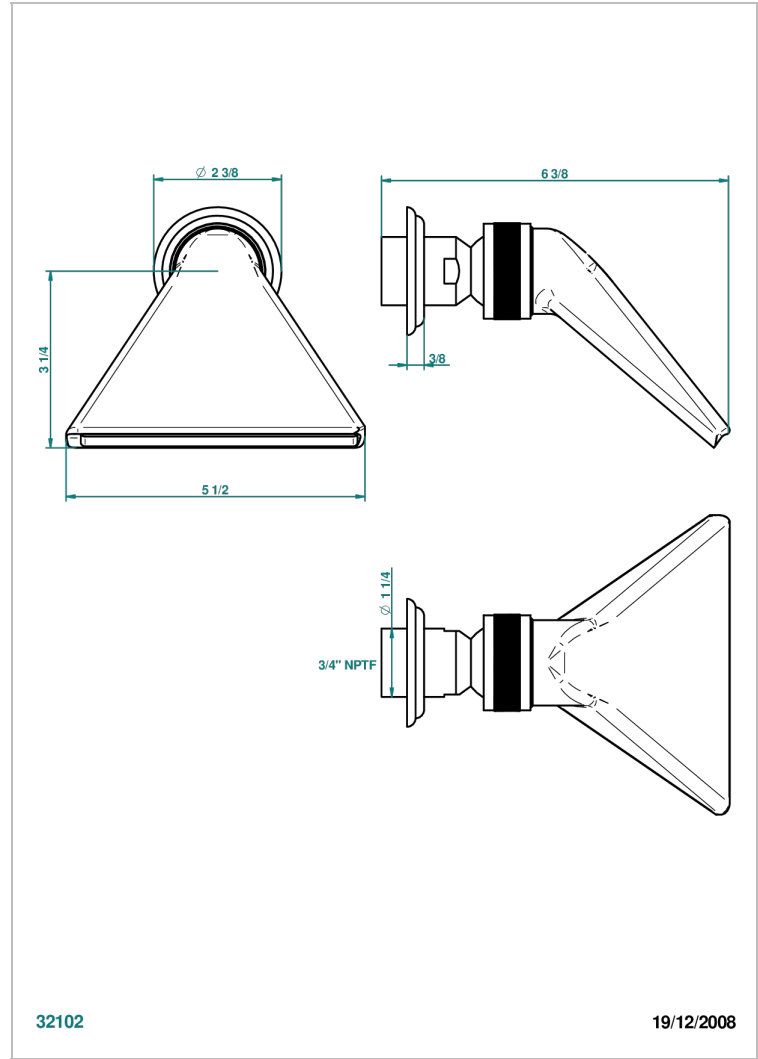

# VOGUE OJO DE TIGRE

A8R-3640/US

Shower head, cast deluge with 3/4" connection

THG<sup>®</sup>  
PARIS

## CARACTERÍSTICAS

- Vogue Ojo de Tigre
- Shower head, cast deluge with 3/4" connection