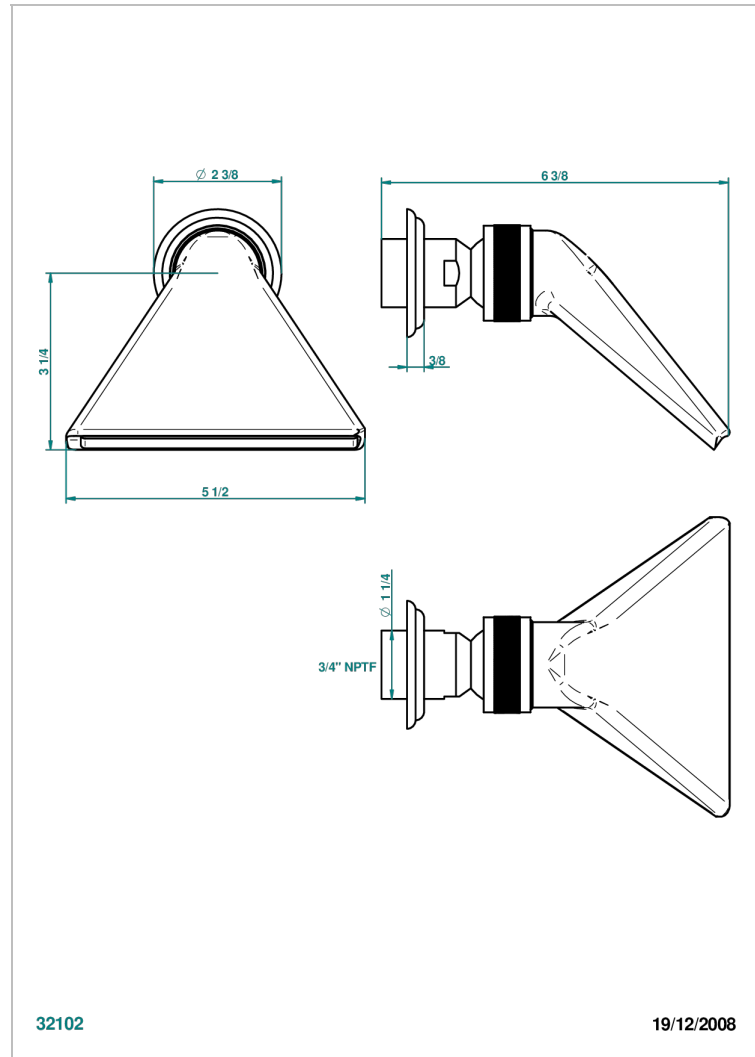

VOGUE TIGER EYE

A8R-3640/US

Shower head, cast deluge with 3/4" connection

THG[®]
PARIS

32102

19/12/2008

CHARACTERISTIC

- Vogue Tiger Eye
- Shower head, cast deluge with 3/4" connection