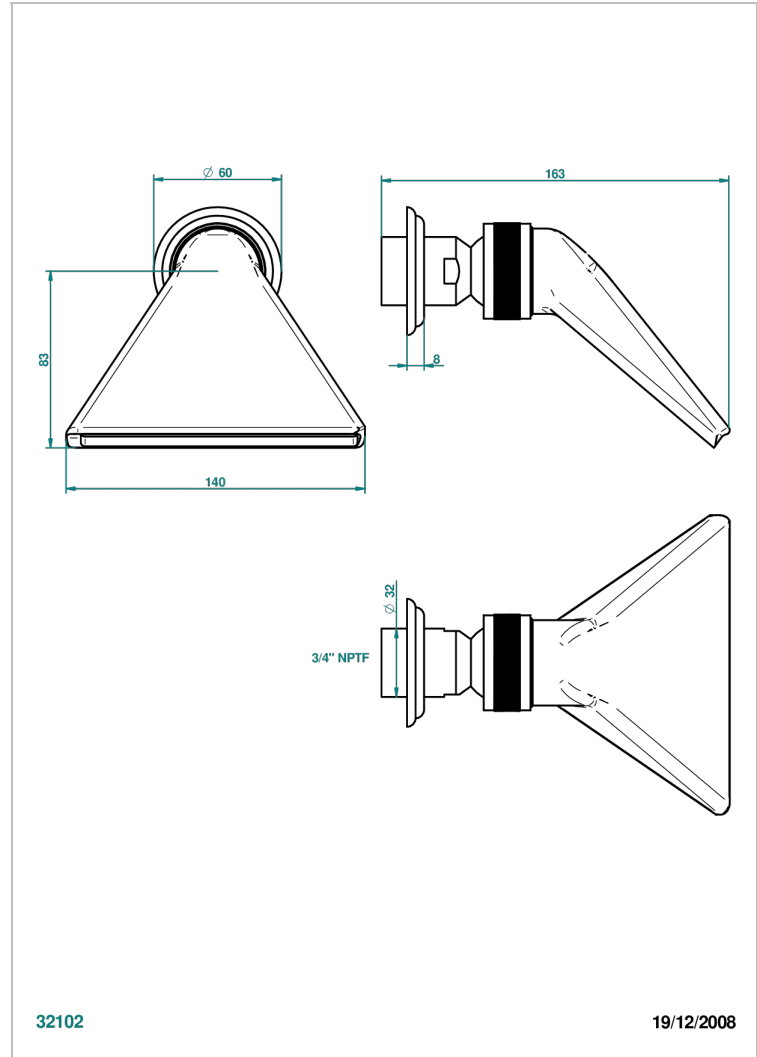

VOGUE ONICE NEGRO

A8P-3640/US

Shower head, cast deluge with 3/4" connection

THG[®]
PARIS

CARACTERÍSTICAS

- Vogue Onice negro
- Shower head, cast deluge with 3/4" connection

ACABADOS DISPONIBLES

Bronce claro - D01
Cerámica negra mate - D30
Cobre viejo mate - H07
Cromo - A02
Cromo / dorado - G02
Cromo mate - C02