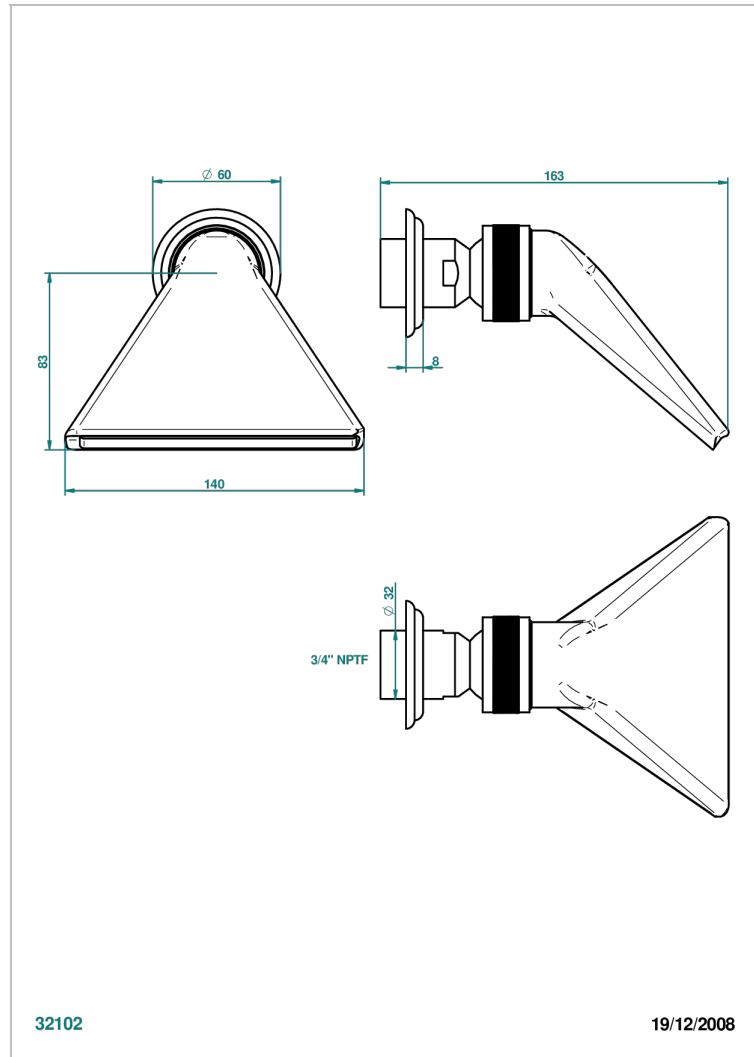

# VOGUE BLACK ONYX

A8P-3640/US

Shower head, cast deluge with 3/4" connection

THG<sup>®</sup>  
PARIS

## CHARACTERISTIC

- Vogue black onyx
- Shower head, cast deluge with 3/4" connection