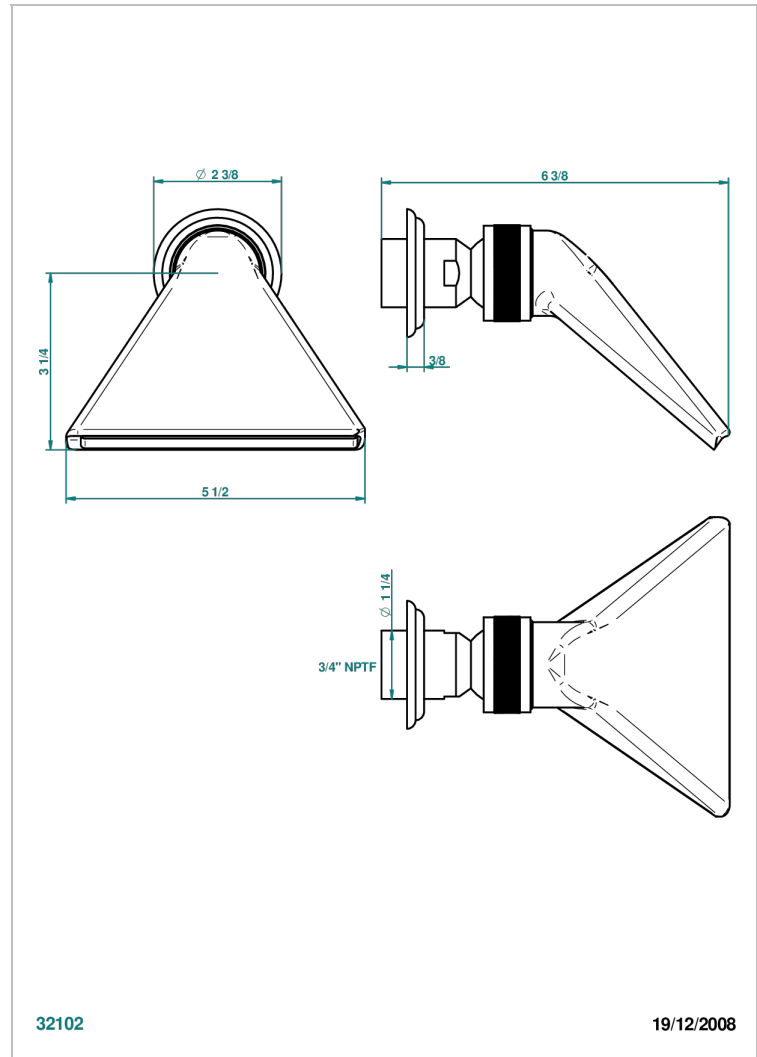

VOGUE ONICE NEGRO

A8P-3640/US

Shower head, cast deluge with 3/4" connection

THG[®]
PARIS

32102

19/12/2008

CARACTERÍSTICAS

- Vogue Onice negro
- Shower head, cast deluge with 3/4" connection