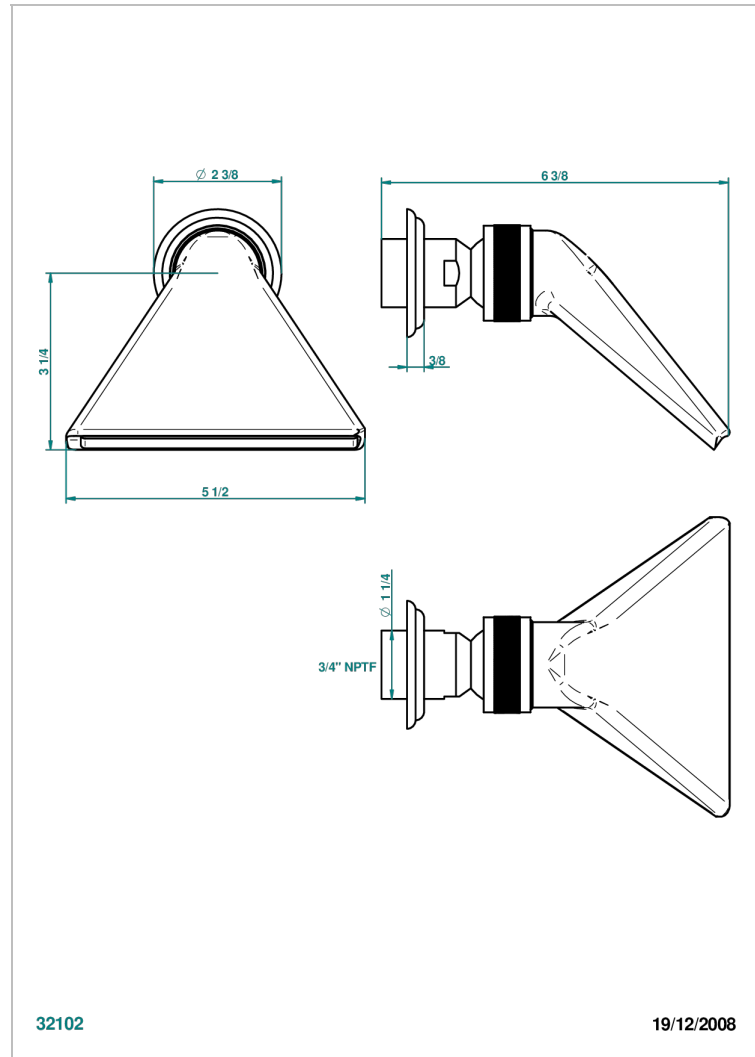

# VOGUE BLACK ONYX

A8P-3640/US

Shower head, cast deluge with 3/4" connection

THG<sup>®</sup>  
PARIS

## CHARACTERISTIC

- Vogue black onyx
- Shower head, cast deluge with 3/4" connection