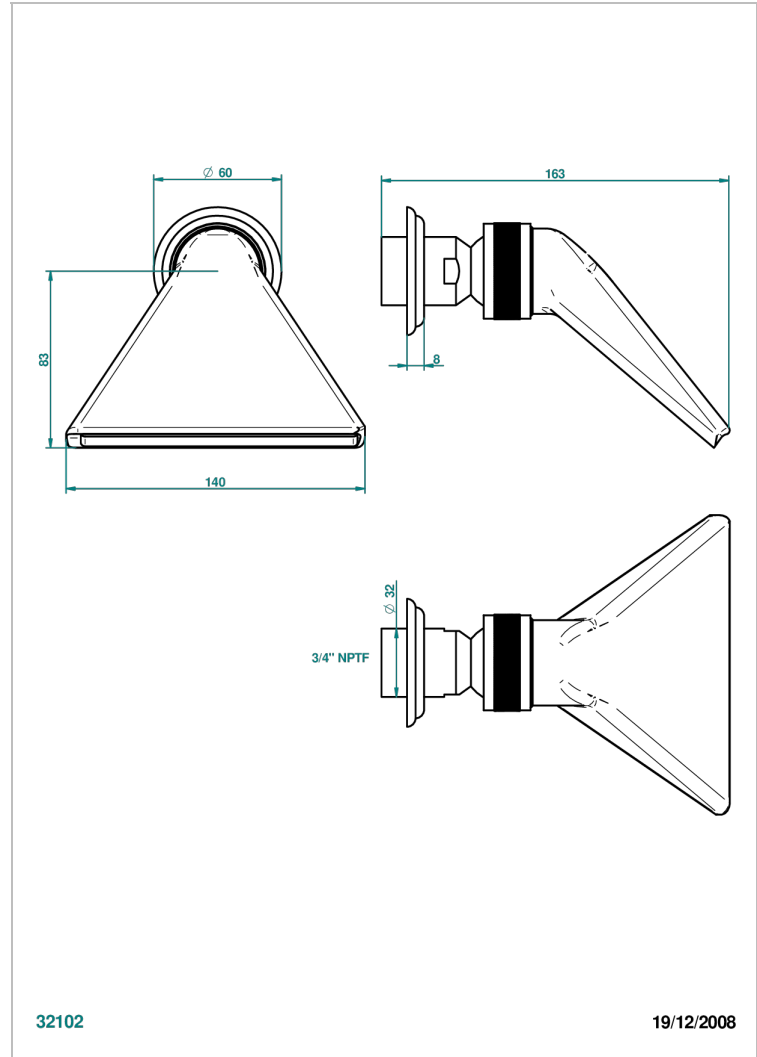

VOGUE JASPE ROJO

A8N-3640/US

Shower head, cast deluge with 3/4" connection

THG[®]
PARIS

CARACTERÍSTICAS

- Vogue Jaspe rojo
- Shower head, cast deluge with 3/4" connection

ACABADOS DISPONIBLES

Bronce claro - D01
Cerámica negra mate - D30
Cobre viejo mate - H07
Cromo - A02
Cromo / dorado - G02
Cromo mate - C02