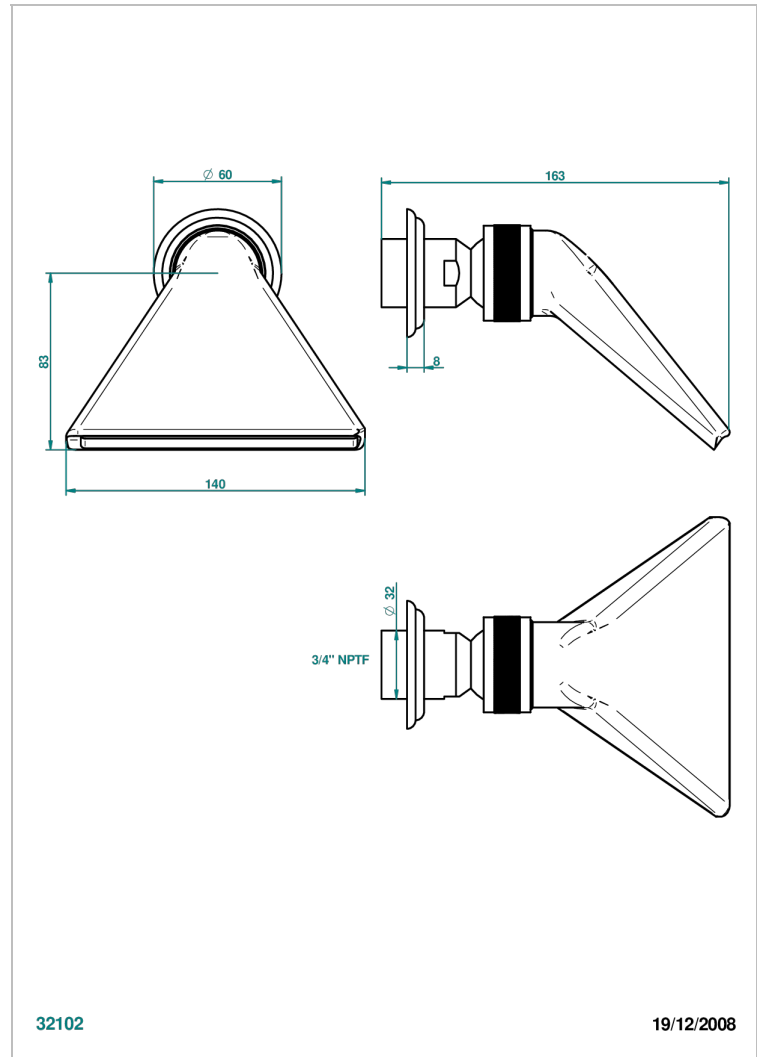

VOGUE RED JASPER

A8N-3640/US

Shower head, cast deluge with 3/4" connection

THG[®]
PARIS

CHARACTERISTIC

- Vogue red Jasper
- Shower head, cast deluge with 3/4" connection

AVAILABLE FINITIONS

Black ceram - D30
Blush PVD - H62
Brass color PVD - H49
Brown bronze color PVD - F33
Chrome polished - A02
Chrome polished / gold polished - G02