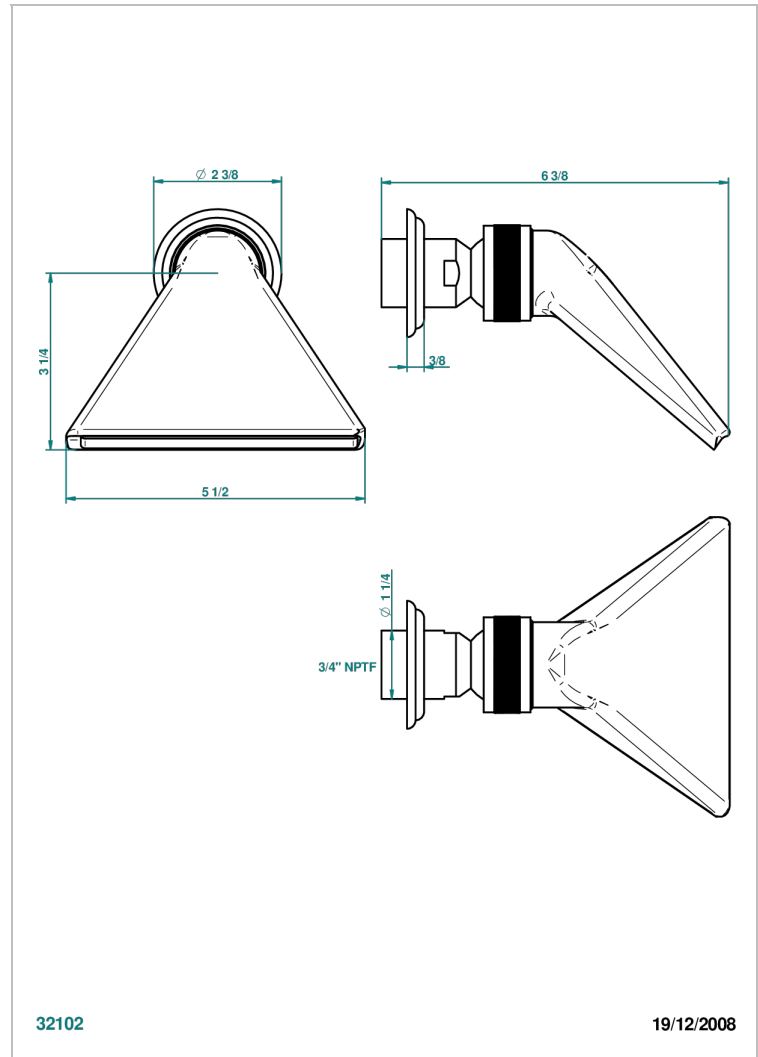

VOGUE JASPE ROJO

A8N-3640/US

Shower head, cast deluge with 3/4" connection

THG[®]
PARIS

CARACTERÍSTICAS

- Vogue Jasper rojo
- Shower head, cast deluge with 3/4" connection

ACABADOS DISPONIBLES

Bronce claro - D01
Cerámica negra mate - D30
Cobre viejo mate - H07
Cromo - A02
Cromo / dorado - G02
Cromo mate - C02