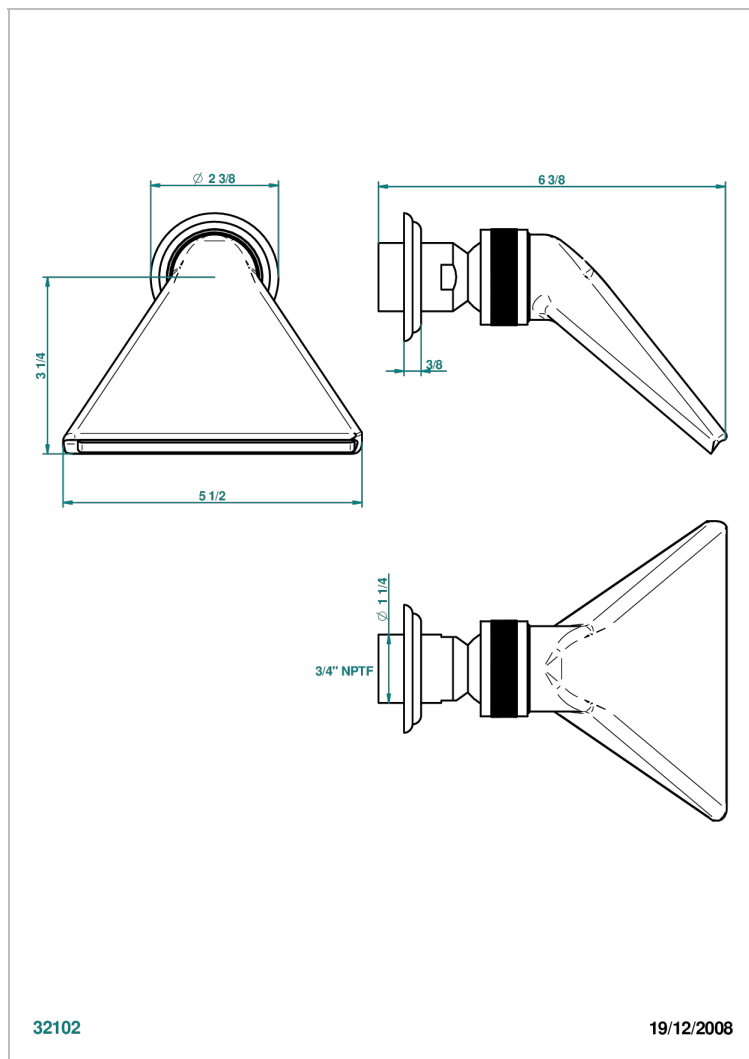

VOGUE RED JASPER

A8N-3640/US

Shower head, cast deluge with 3/4" connection

THG[®]
PARIS

CHARACTERISTIC

- Vogue red Jasper
- Shower head, cast deluge with 3/4" connection

AVAILABLE FINITIONS

Black ceram - D30
Blush PVD - H62
Brass color PVD - H49
Brown bronze color PVD - F33
Chrome polished - A02
Chrome polished / gold polished - G02