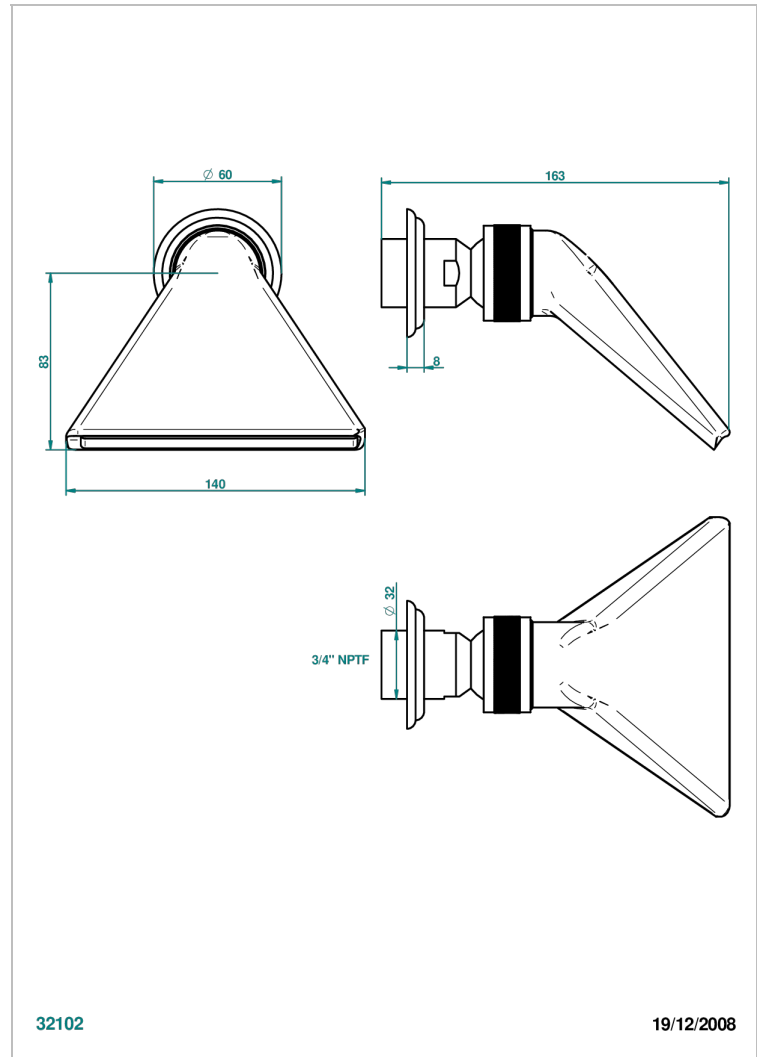

# VOGUE MALACHITE

A8M-3640/US

Shower head, cast deluge with 3/4" connection

THG<sup>®</sup>  
PARIS

## CARACTERÍSTICAS

- Vogue Malachite
- Shower head, cast deluge with 3/4" connection