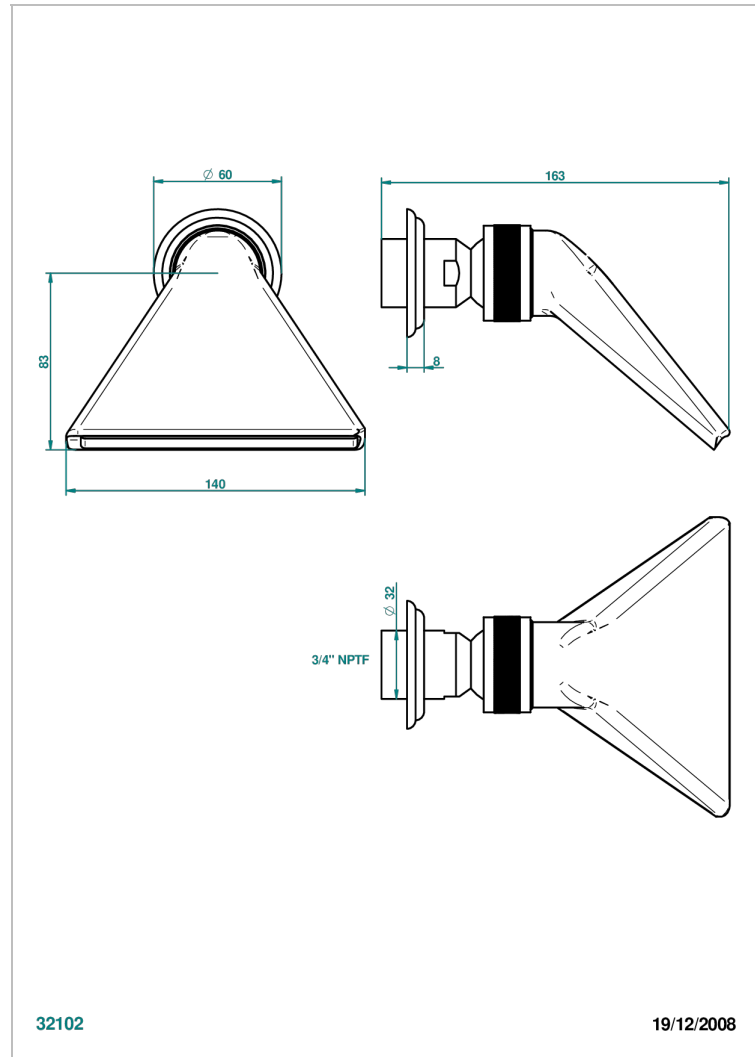

VOGUE MALACHITE

A8M-3640/US

Shower head, cast deluge with 3/4" connection

THG[®]
PARIS

CHARACTERISTIC

- Vogue Malachite
- Shower head, cast deluge with 3/4" connection

AVAILABLE FINITIONS

Black ceram - D30
Blush PVD - H62
Brass color PVD - H49
Brown bronze color PVD - F33
Chrome polished - A02
Chrome polished / gold polished - G02