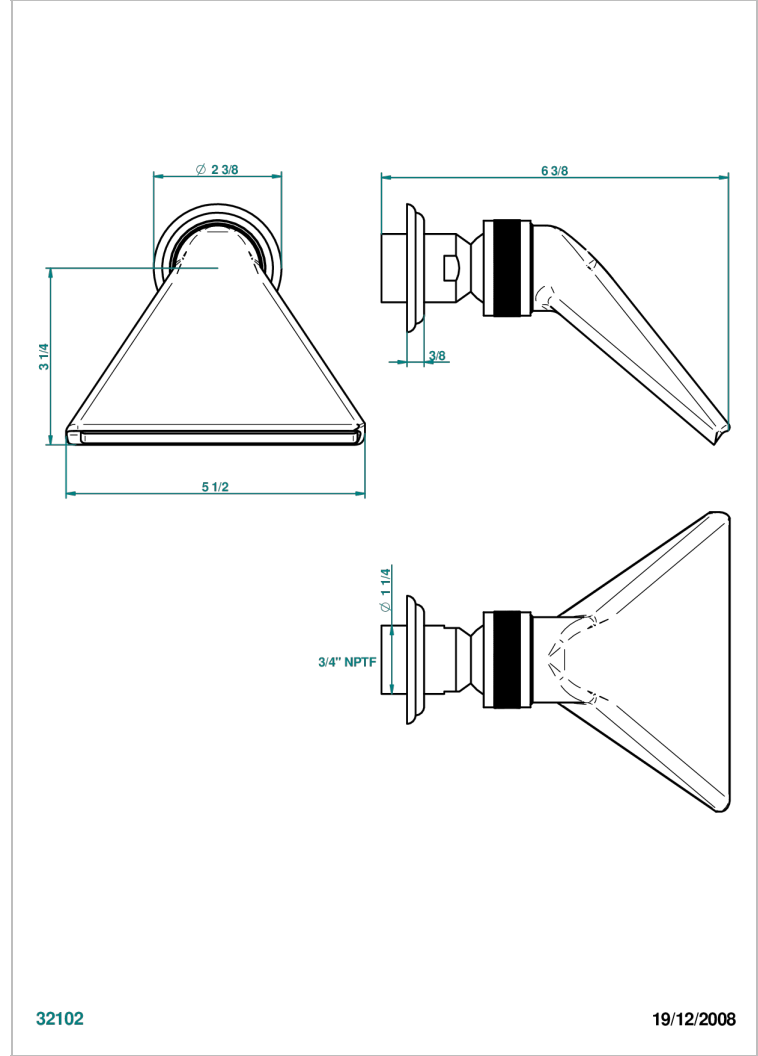

VOGUE MALACHITE

A8M-3640/US

Shower head, cast deluge with 3/4" connection

THG[®]
PARIS

CARACTERÍSTICAS

- Vogue Malachite
- Shower head, cast deluge with 3/4" connection

ACABADOS DISPONIBLES

Bronce claro - D01
Cerámica negra mate - D30
Cobre viejo mate - H07
Cromo - A02
Cromo / dorado - G02
Cromo mate - C02