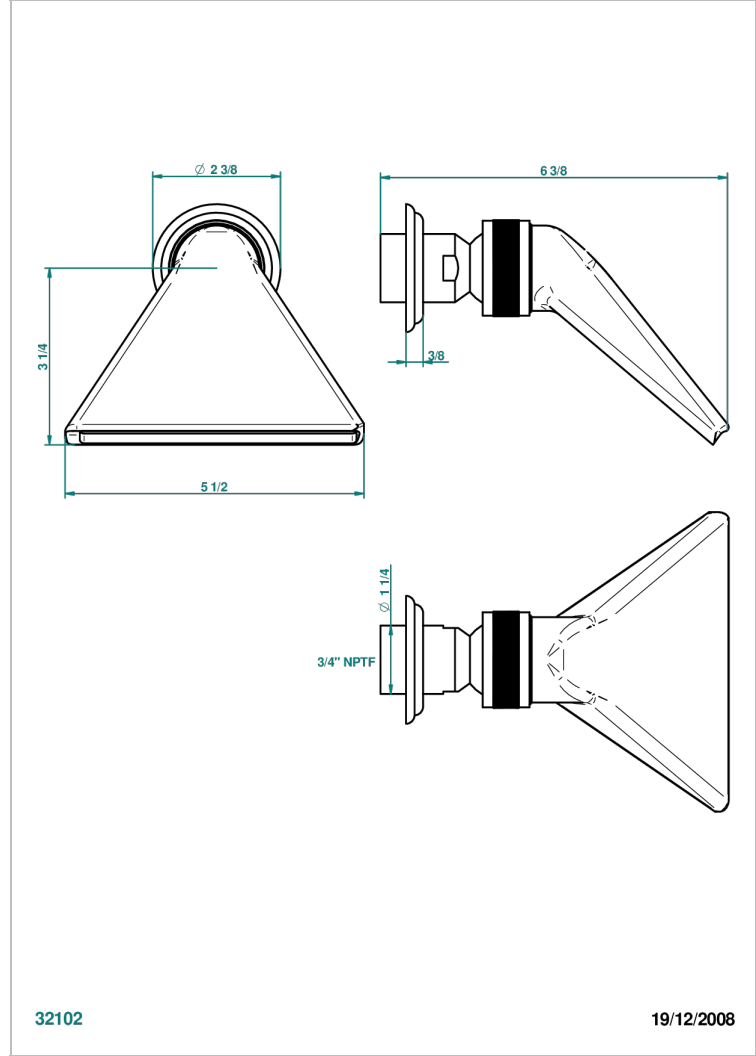

# VOGUE MALACHITE

A8M-3640/US

Shower head, cast deluge with 3/4" connection

32102

19/12/2008

## CHARACTERISTIC

- Vogue Malachite
- Shower head, cast deluge with 3/4" connection