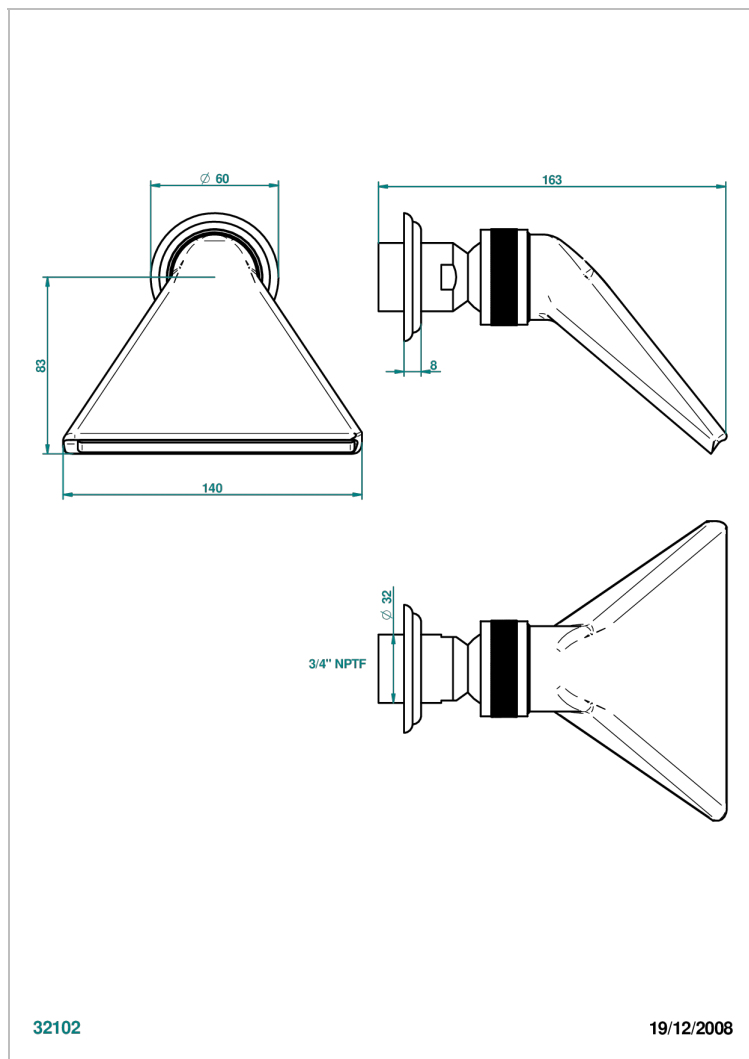

# MARQUISE DECORACION EN PLATINO

A7G-3640/US

Shower head, cast deluge with 3/4" connection

THG<sup>®</sup>  
PARIS

## CARACTERÍSTICAS

- Marquise decoración en platino
- Shower head, cast deluge with 3/4" connection