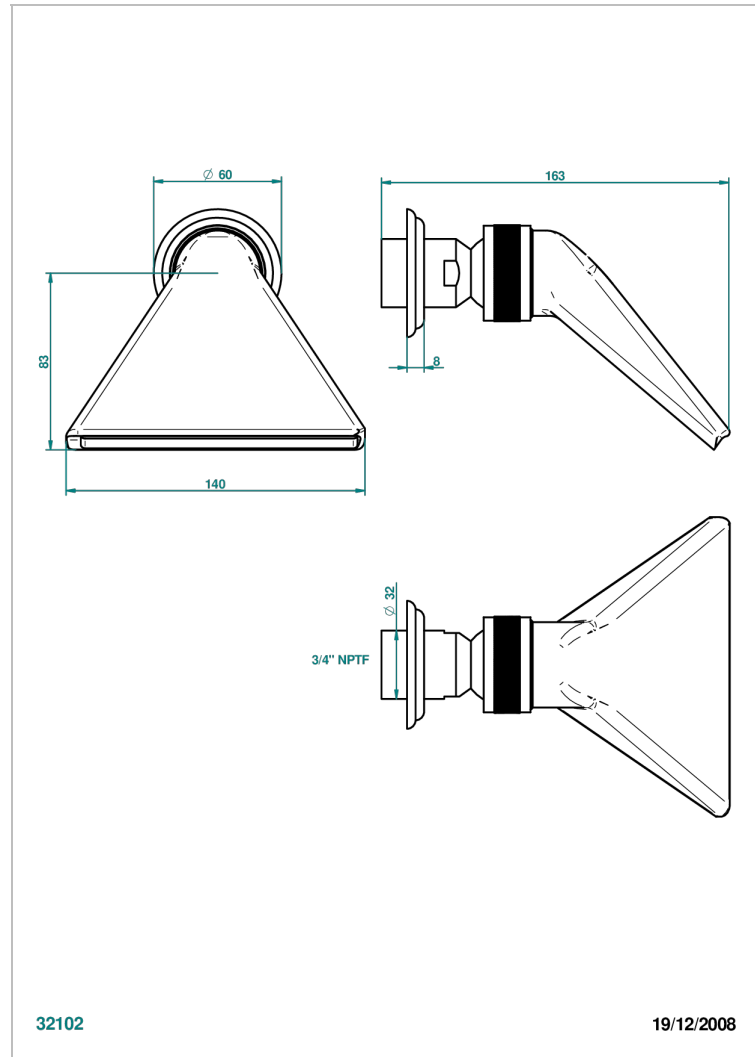

MARQUISE PLATINUM DECOR

A7G-3640/US

Shower head, cast deluge with 3/4" connection

THG[®]
PARIS

CHARACTERISTIC

- Marquise platinum decor
- Shower head, cast deluge with 3/4" connection

AVAILABLE FINITIONS

Black ceram - D30
Blush PVD - H62
Brass color PVD - H49
Brown bronze color PVD - F33
Chrome polished - A02
Chrome polished / gold polished - G02