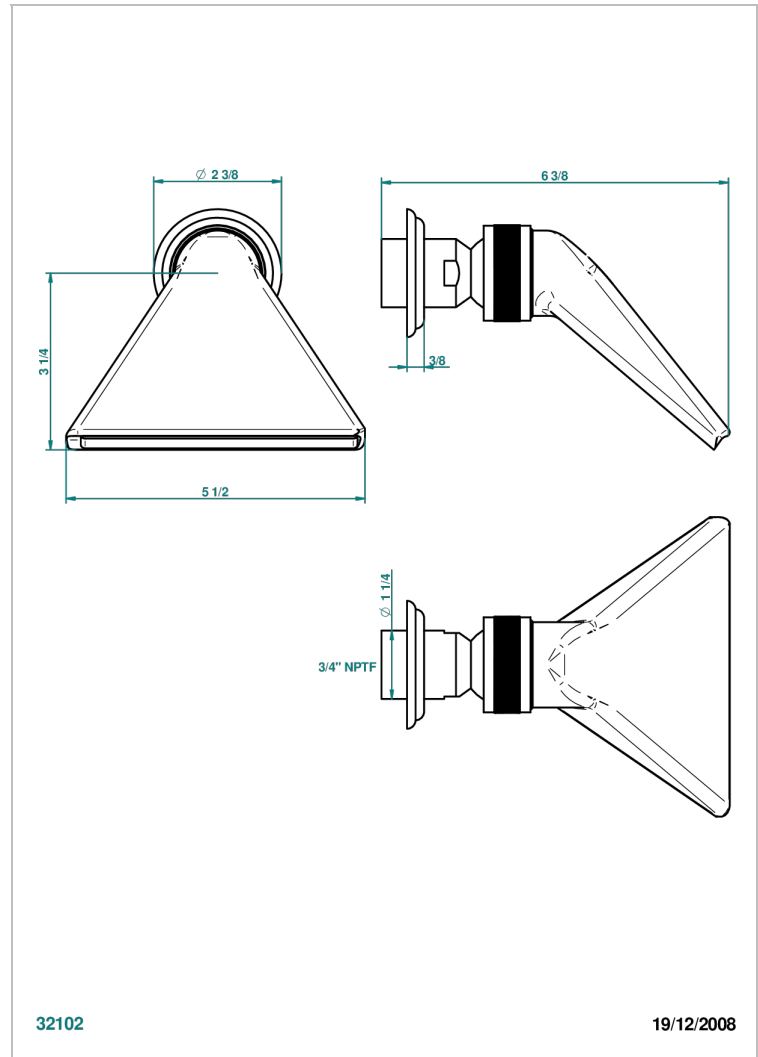

# MARQUISE DECORACION EN PLATINO

A7G-3640/US

Shower head, cast deluge with 3/4" connection

THG<sup>®</sup>  
PARIS

## CARACTERÍSTICAS

- Marquise decoración en platino
- Shower head, cast deluge with 3/4" connection