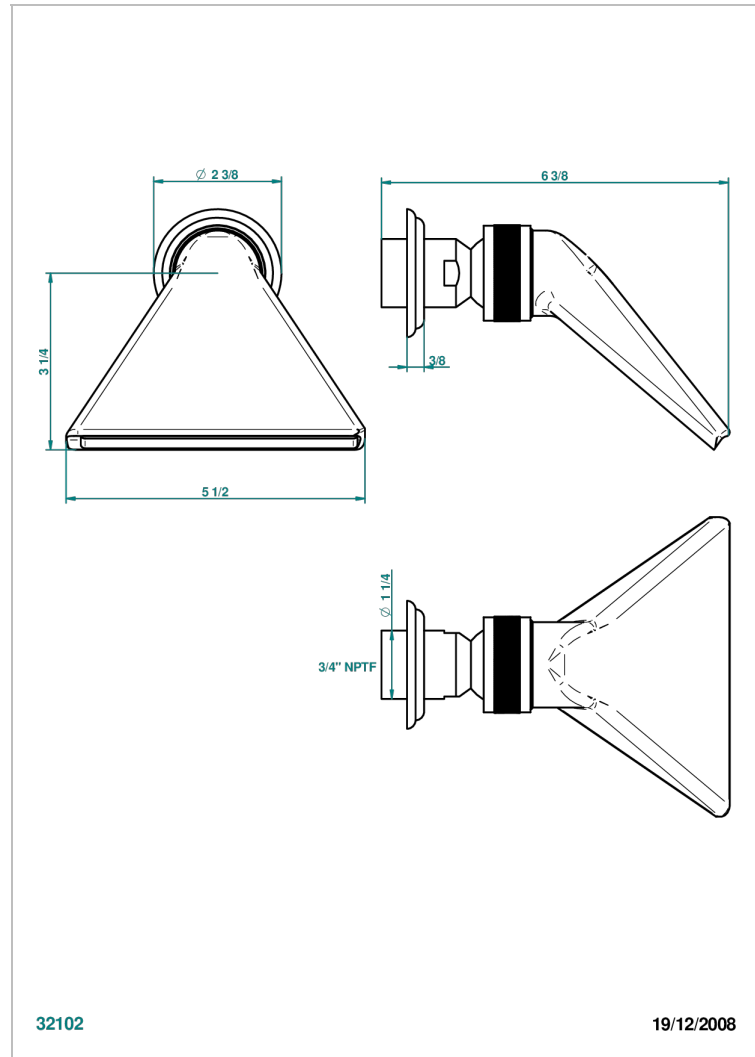

MARQUISE PLATINUM DECOR

A7G-3640/US

Shower head, cast deluge with 3/4" connection

THG[®]
PARIS

CHARACTERISTIC

- Marquise platinum decor
- Shower head, cast deluge with 3/4" connection

AVAILABLE FINITIONS

Black ceram - D30
Blush PVD - H62
Brass color PVD - H49
Brown bronze color PVD - F33
Chrome polished - A02
Chrome polished / gold polished - G02