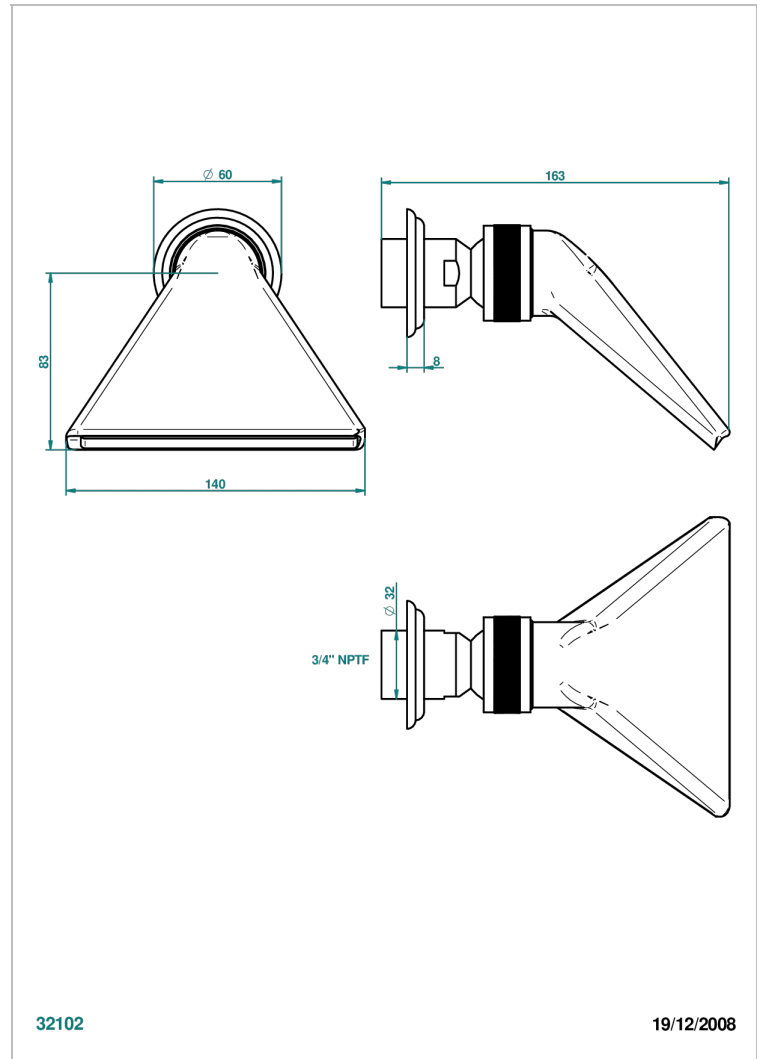

# MARQUISE GOLD DECOR

A7F-3640/US

Shower head, cast deluge with 3/4" connection

THG<sup>®</sup>  
PARIS

## CHARACTERISTIC

- Marquise Gold decor
- Shower head, cast deluge with 3/4" connection