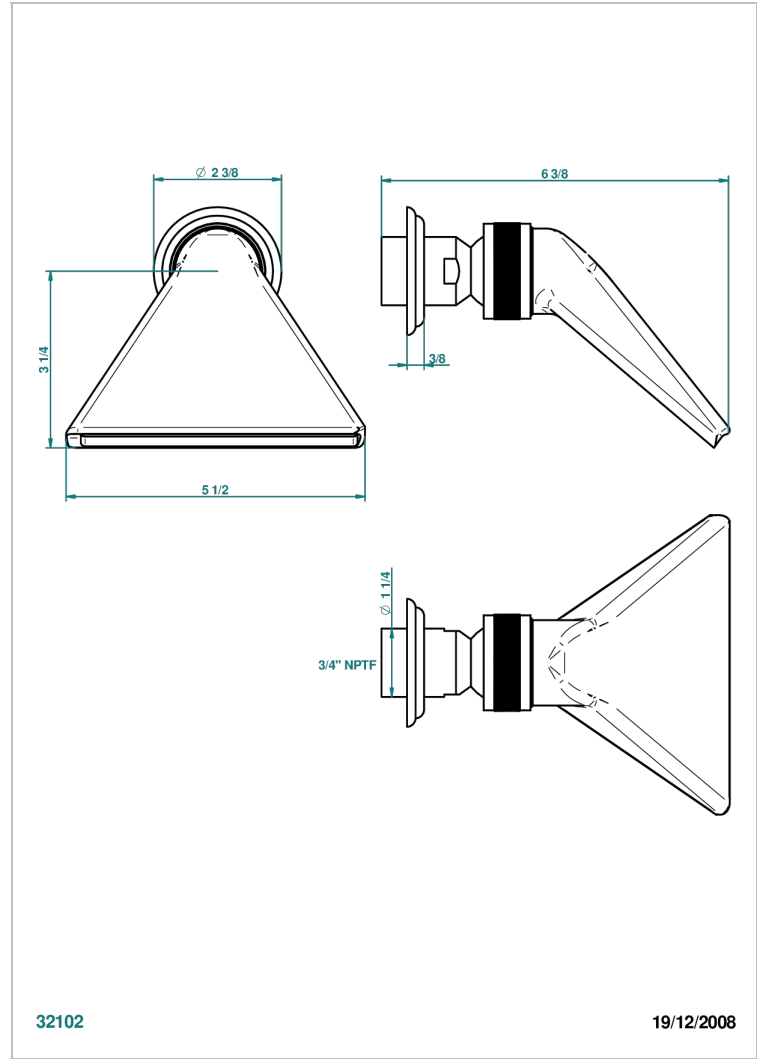

MARQUISE GOLD DECOR

A7F-3640/US

Shower head, cast deluge with 3/4" connection

THG[®]
PARIS

CHARACTERISTIC

- Marquise Gold decor
- Shower head, cast deluge with 3/4" connection

AVAILABLE FINITIONS

Black ceram - D30
Blush PVD - H62
Brass color PVD - H49
Brown bronze color PVD - F33
Chrome polished - A02
Chrome polished / gold polished - G02