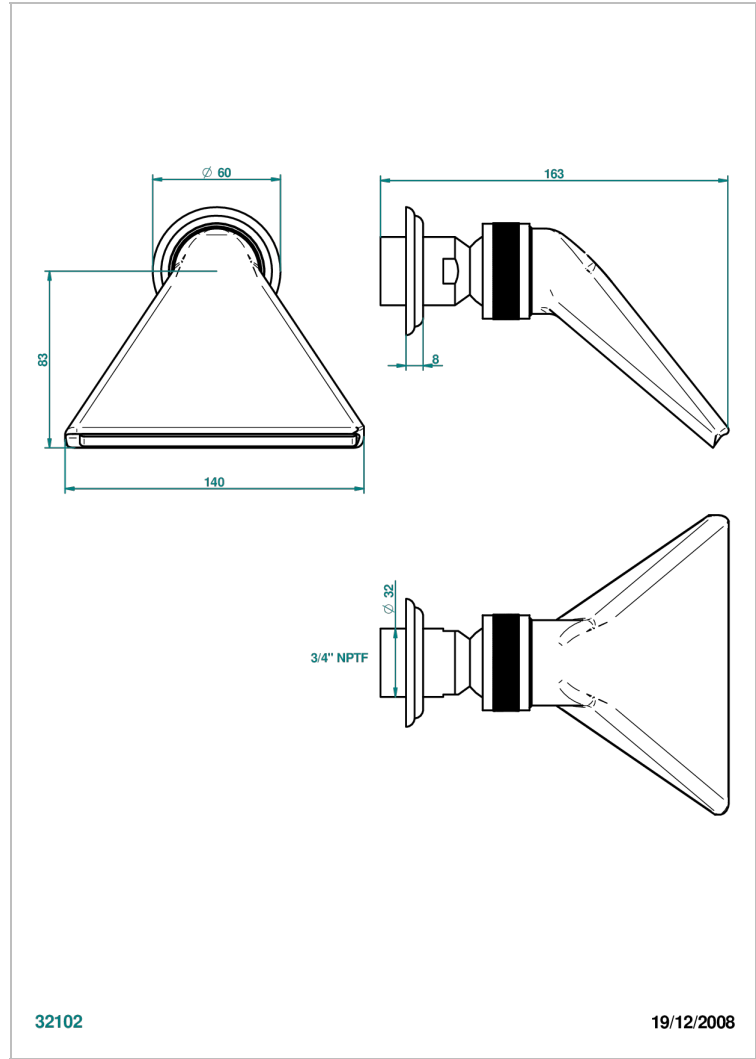

# ITHAQUE PLATINUM DECOR

A7B-3640/US

Shower head, cast deluge with 3/4" connection

THG<sup>®</sup>  
PARIS

## CHARACTERISTIC

- Ithaque Platinum decor
- Shower head, cast deluge with 3/4" connection