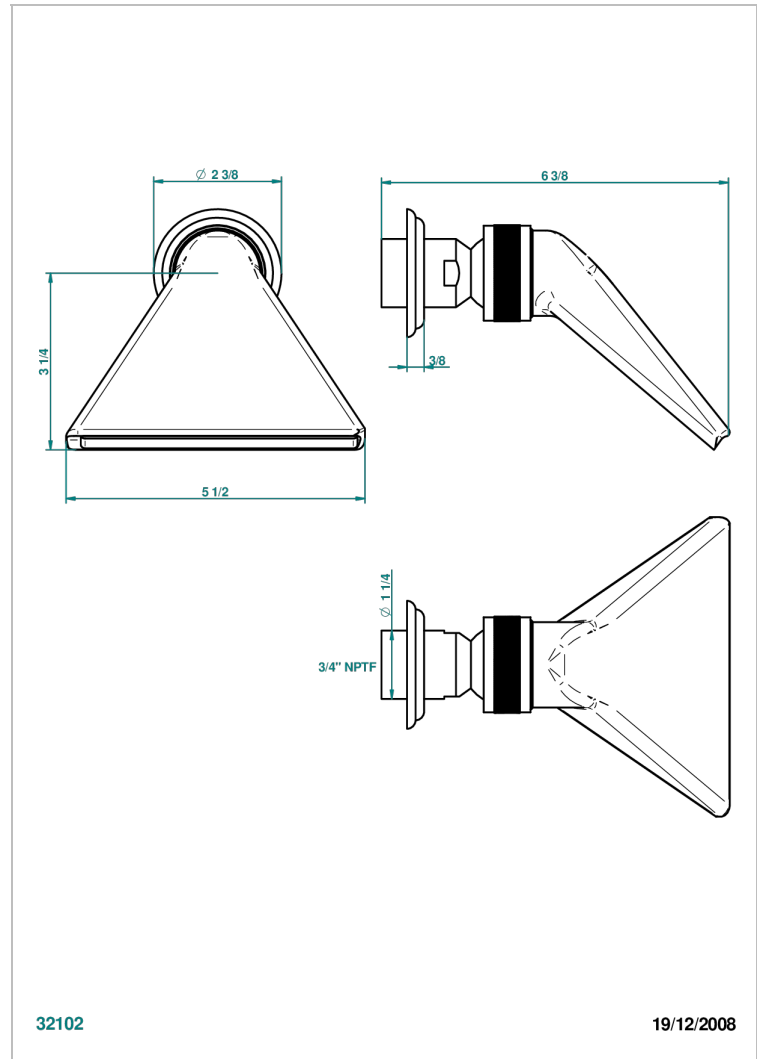

ITHAQUE PLATINUM DECOR

A7B-3640/US

Shower head, cast deluge with 3/4" connection

THG[®]
PARIS

CHARACTERISTIC

- Ithaque Platinum decor
- Shower head, cast deluge with 3/4" connection

AVAILABLE FINITIONS

Black ceram - D30
Blush PVD - H62
Brass color PVD - H49
Brown bronze color PVD - F33
Chrome polished - A02
Chrome polished / gold polished - G02