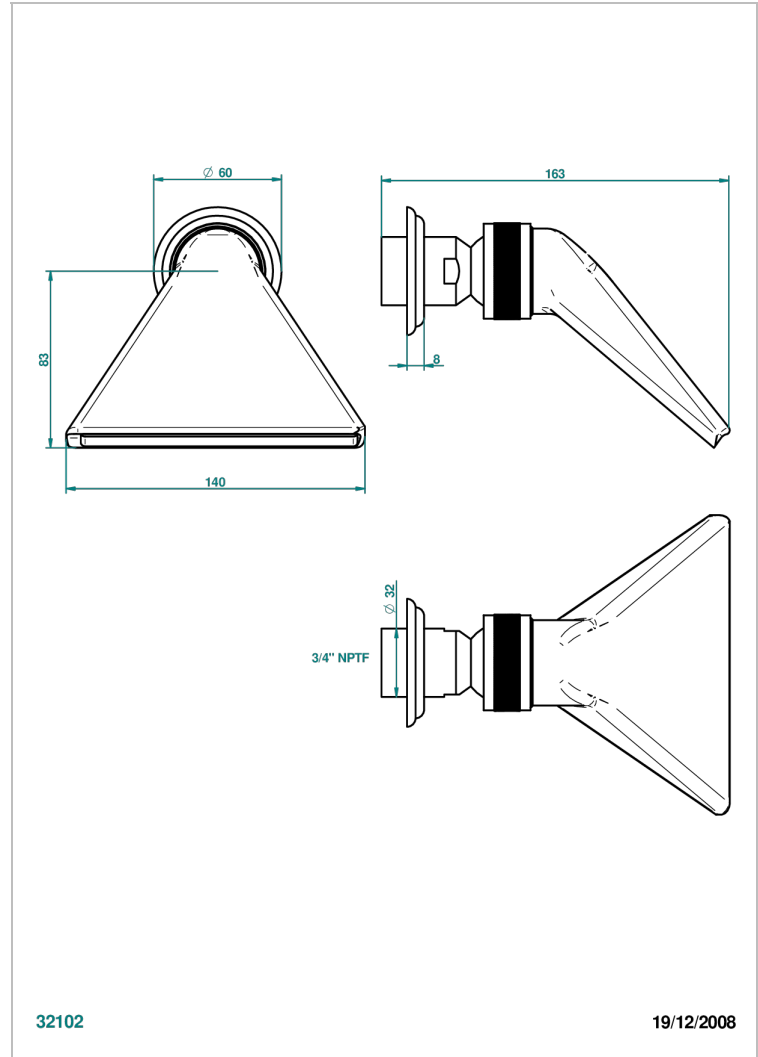

ITHAQUE DECORACION EN ORO

A7A-3640/US

Shower head, cast deluge with 3/4" connection

THG[®]
PARIS

CARACTERÍSTICAS

- Ithaque decoración en oro
- Shower head, cast deluge with 3/4" connection

ACABADOS DISPONIBLES