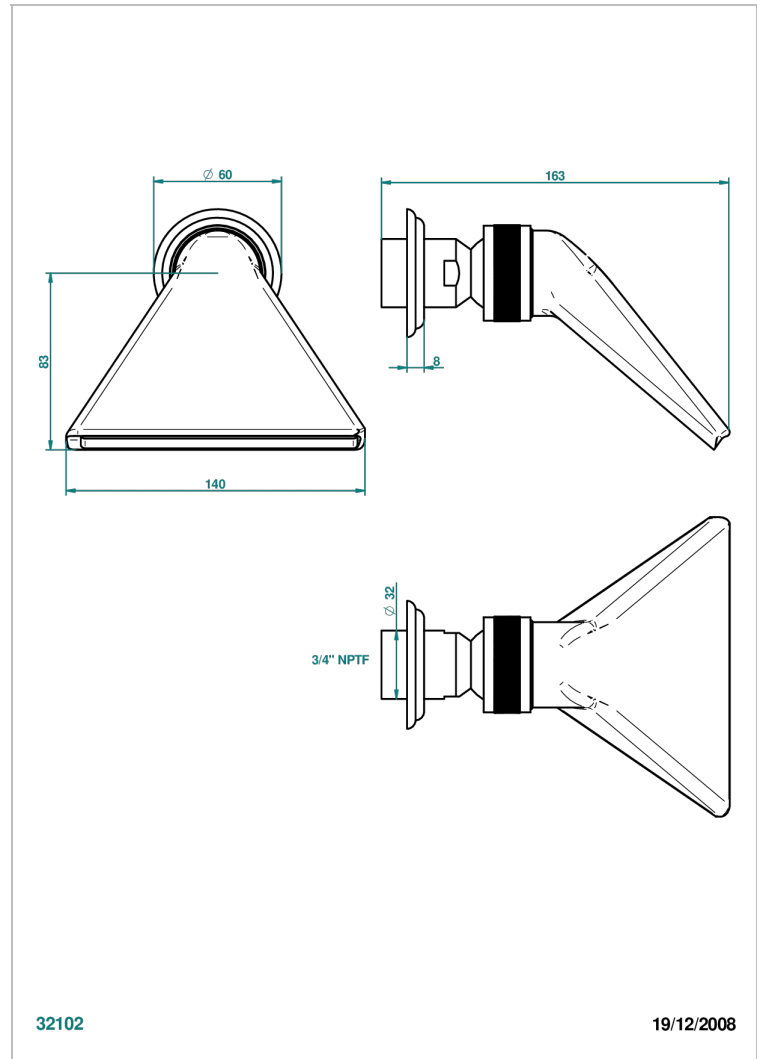

ITHAQUE GOLD DECOR

A7A-3640/US

Shower head, cast deluge with 3/4" connection

THG[®]
PARIS

CHARACTERISTIC

- Ithaque Gold decor
- Shower head, cast deluge with 3/4" connection

AVAILABLE FINITIONS

Black ceram - D30
Blush PVD - H62
Brass color PVD - H49
Brown bronze color PVD - F33
Chrome polished - A02
Chrome polished / gold polished - G02