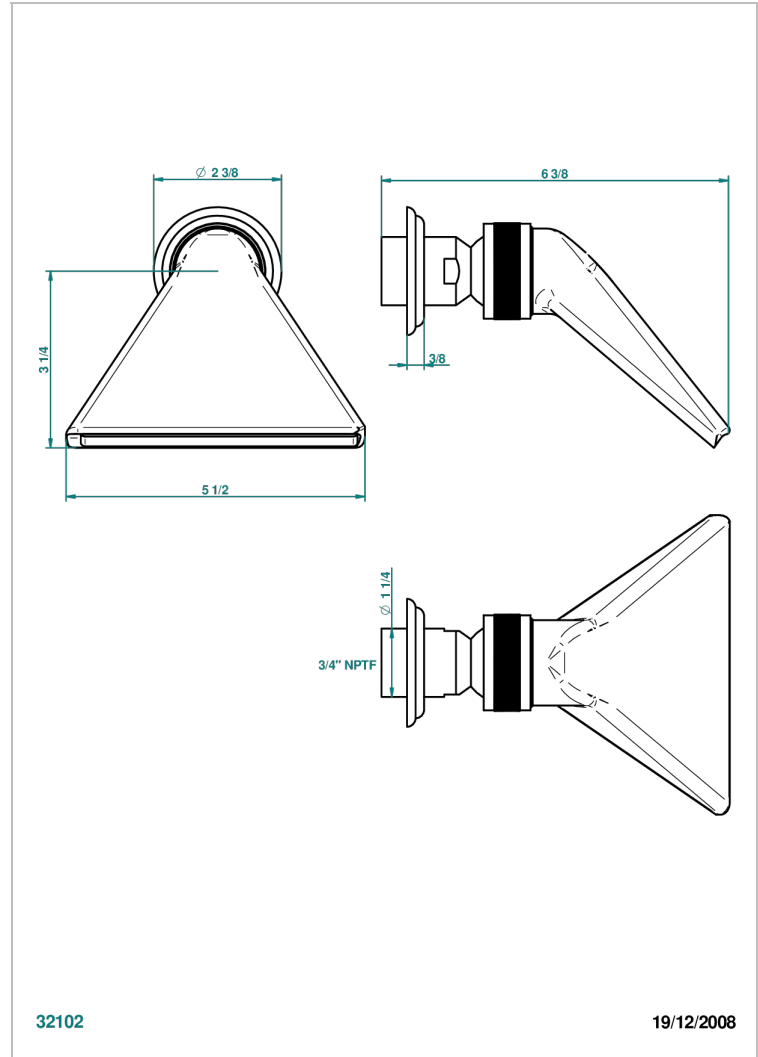

ITHAQUE DECORACION EN ORO

A7A-3640/US

Shower head, cast deluge with 3/4" connection

THG[®]
PARIS

CARACTERÍSTICAS

- Ithaque decoración en oro
- Shower head, cast deluge with 3/4" connection

ACABADOS DISPONIBLES