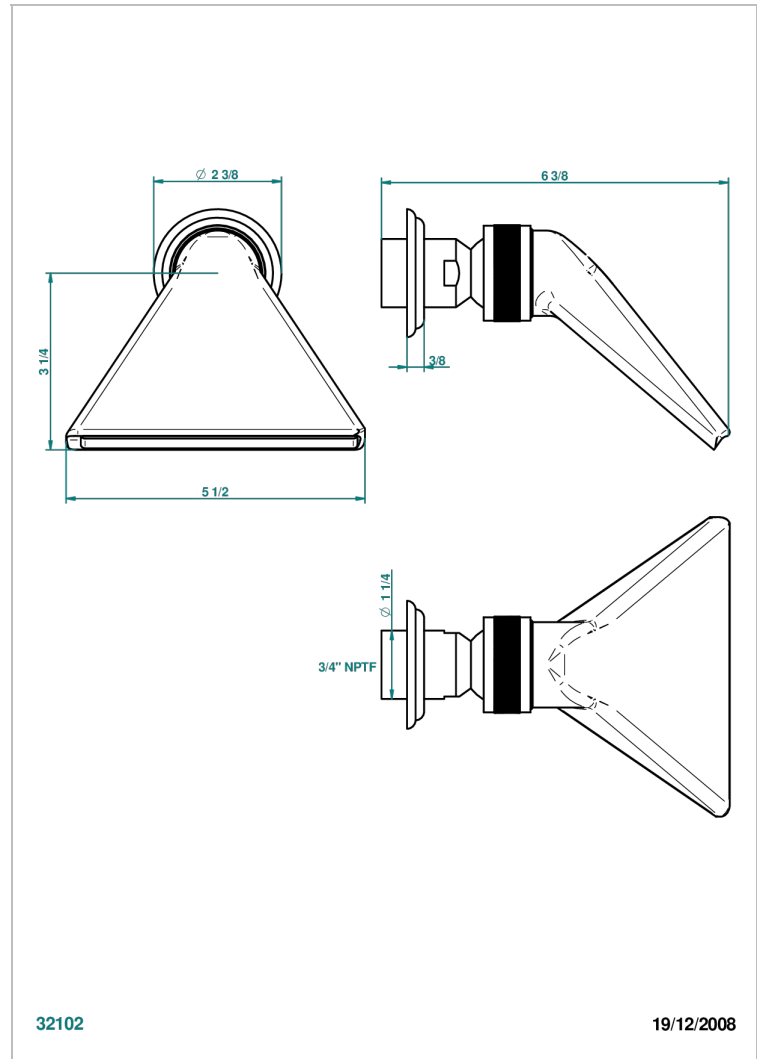

ITHAQUE GOLD DECOR

A7A-3640/US

Shower head, cast deluge with 3/4" connection

THG[®]
PARIS

CHARACTERISTIC

- Ithaque Gold decor
- Shower head, cast deluge with 3/4" connection

AVAILABLE FINITIONS

Black ceram - D30
Blush PVD - H62
Brass color PVD - H49
Brown bronze color PVD - F33
Chrome polished - A02
Chrome polished / gold polished - G02