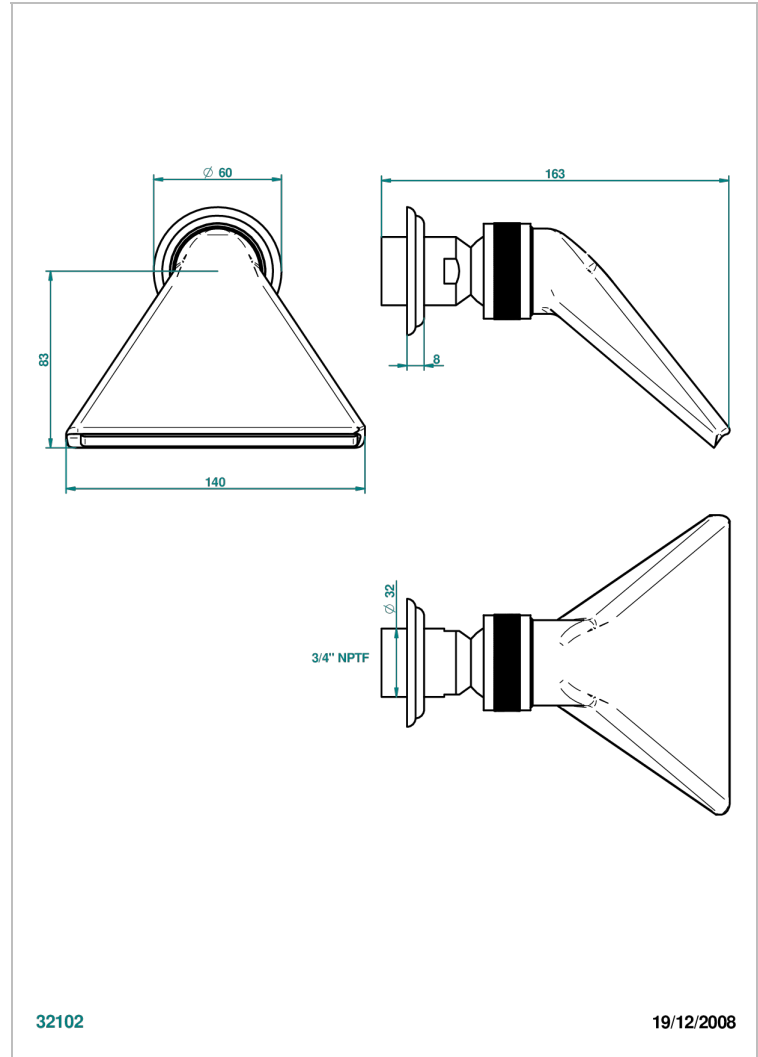

# DAHLIA

A41-3640/US

Shower head, cast deluge with 3/4" connection

THG<sup>®</sup>  
PARIS

## CARACTERÍSTICAS

- Dahlia
- Shower head, cast deluge with 3/4" connection