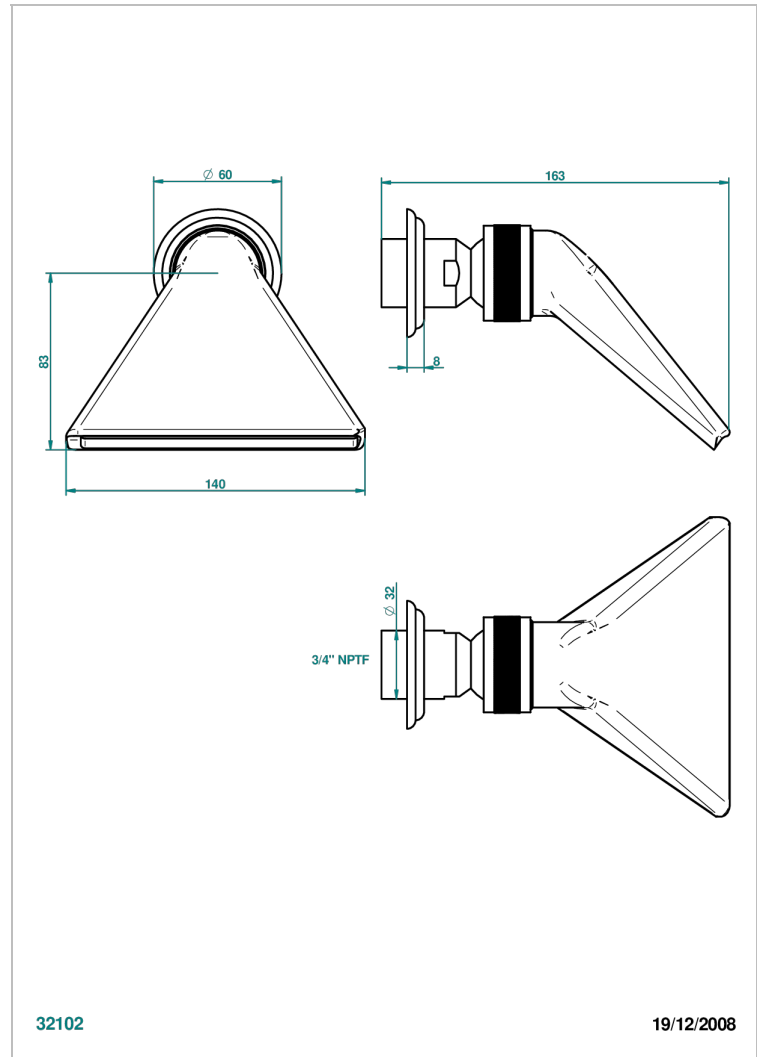

DAHLIA

A41-3640/US

Shower head, cast deluge with 3/4" connection

THG[®]
PARIS

CHARACTERISTIC

- Dahlia
- Shower head, cast deluge with 3/4" connection

AVAILABLE FINITIONS

Black ceram - D30
Blush PVD - H62
Brass color PVD - H49
Brown bronze color PVD - F33
Chrome polished - A02
Chrome polished / gold polished - G02