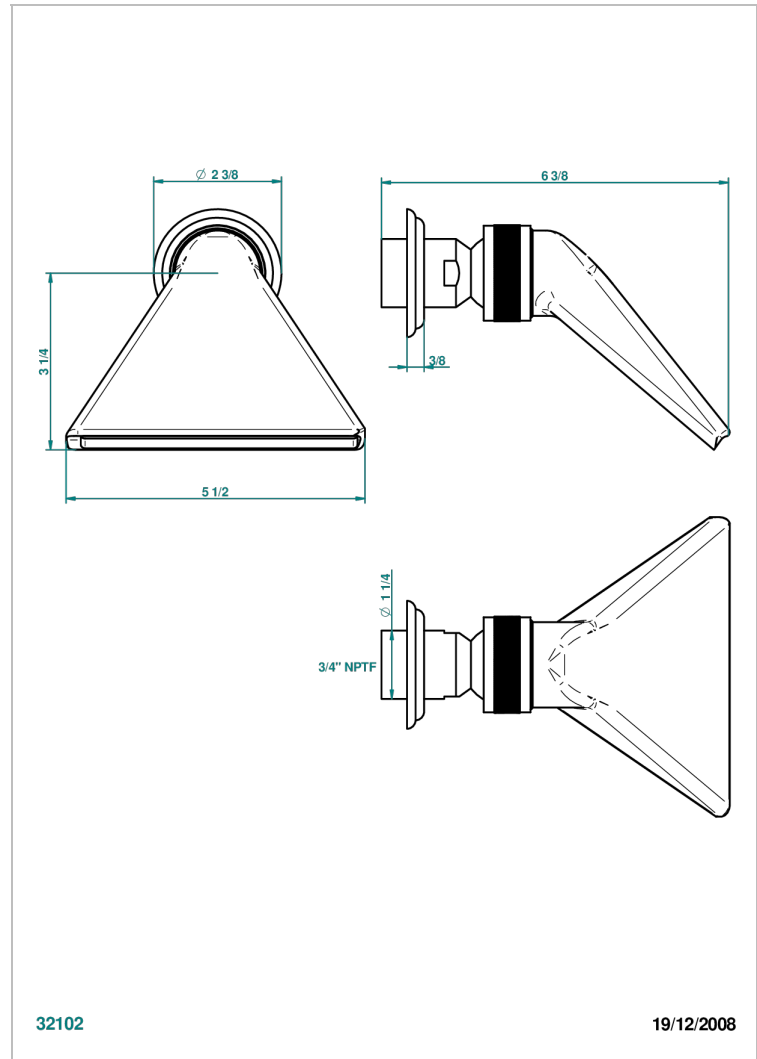

# DAHLIA

A41-3640/US

Shower head, cast deluge with 3/4" connection

THG<sup>®</sup>  
PARIS

32102

19/12/2008

## CARACTERÍSTICAS

- Dahlia
- Shower head, cast deluge with 3/4" connection