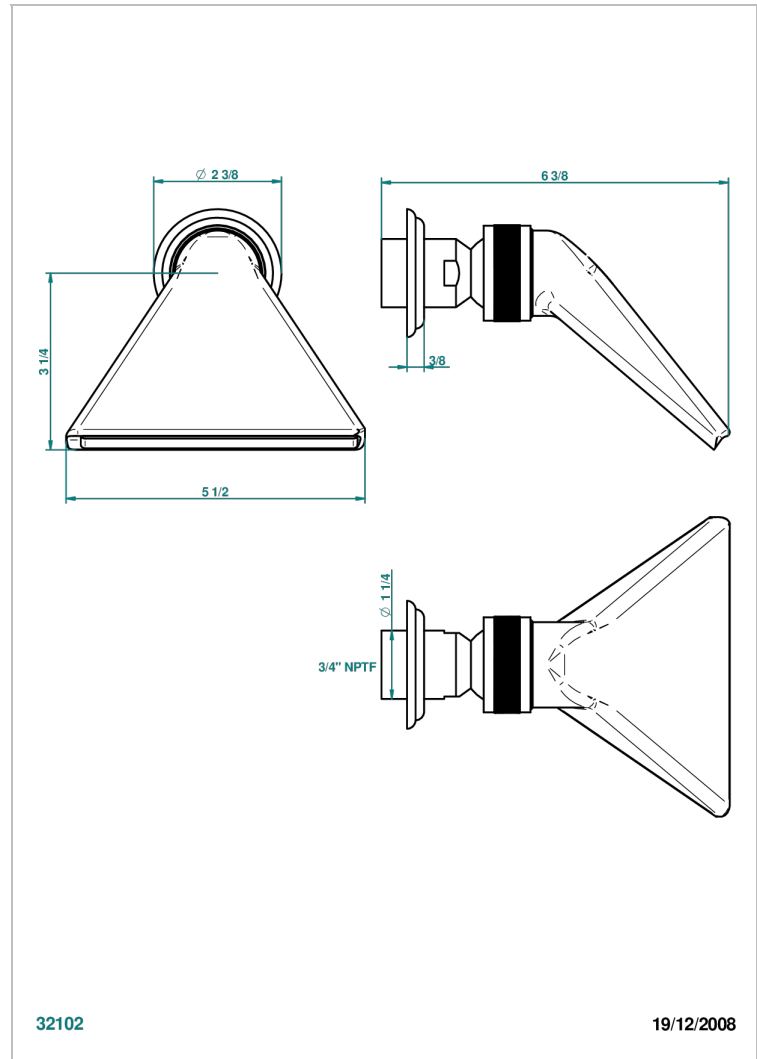

DAHLIA

A41-3640/US

Shower head, cast deluge with 3/4" connection

CHARACTERISTIC

- Dahlia
- Shower head, cast deluge with 3/4" connection

AVAILABLE FINITIONS

Black ceram - D30
Blush PVD - H62
Brass color PVD - H49
Brown bronze color PVD - F33
Chrome polished - A02
Chrome polished / gold polished - G02