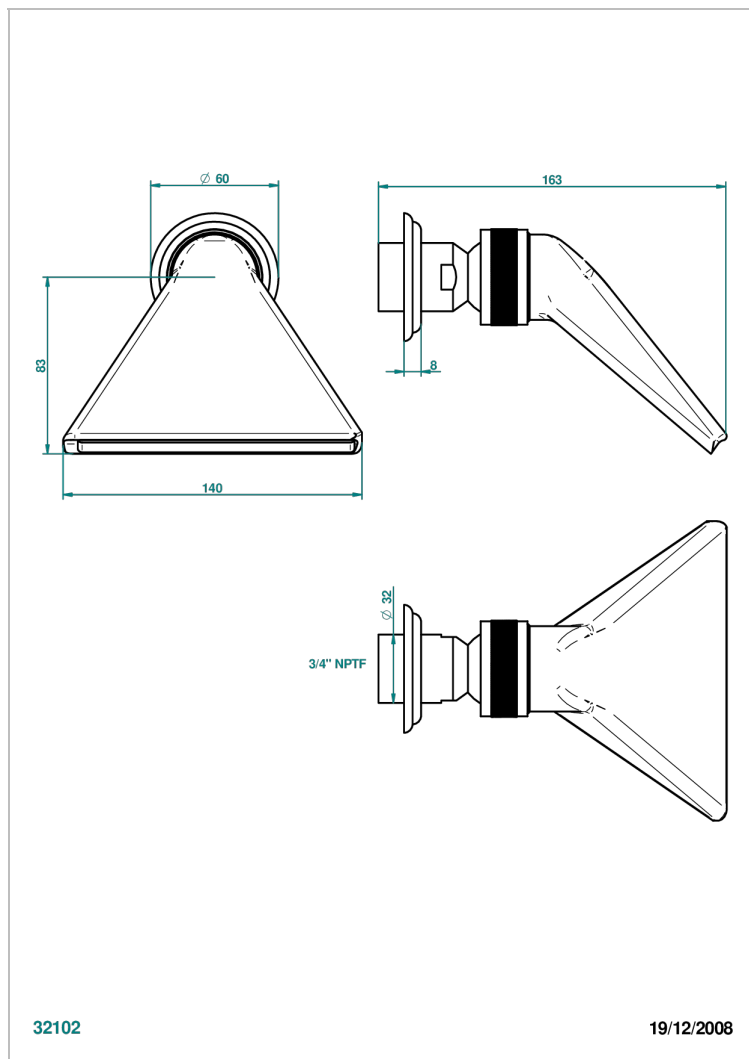

# PANTHERE CRISTAL NEGRO

A2K-3640/US

Shower head, cast deluge with 3/4" connection

THG<sup>®</sup>  
PARIS

## CARACTERÍSTICAS

- Panthère cristal negro
- Shower head, cast deluge with 3/4" connection