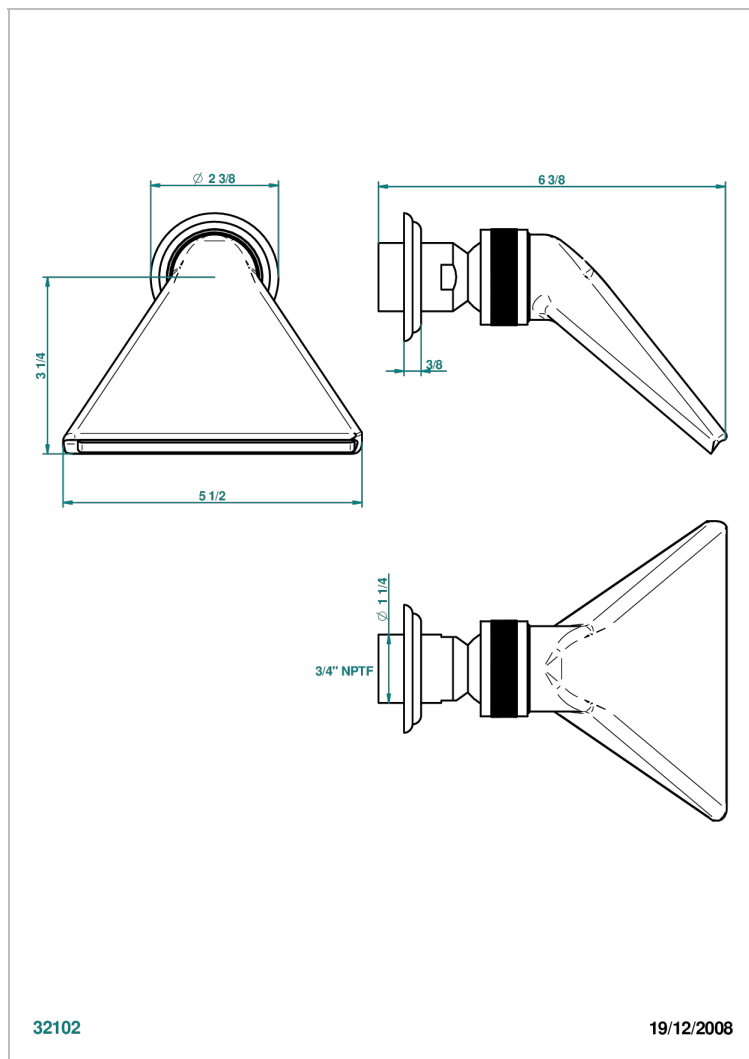

PANTHERE CRISTAL NEGRO

A2K-3640/US

Shower head, cast deluge with 3/4" connection

THG[®]
PARIS

CARACTERÍSTICAS

- Panthère cristal negro
- Shower head, cast deluge with 3/4" connection

ACABADOS DISPONIBLES

Bronce claro - D01
Cerámica negra mate - D30
Cobre viejo mate - H07
Cromo - A02
Cromo / dorado - G02
Cromo mate - C02