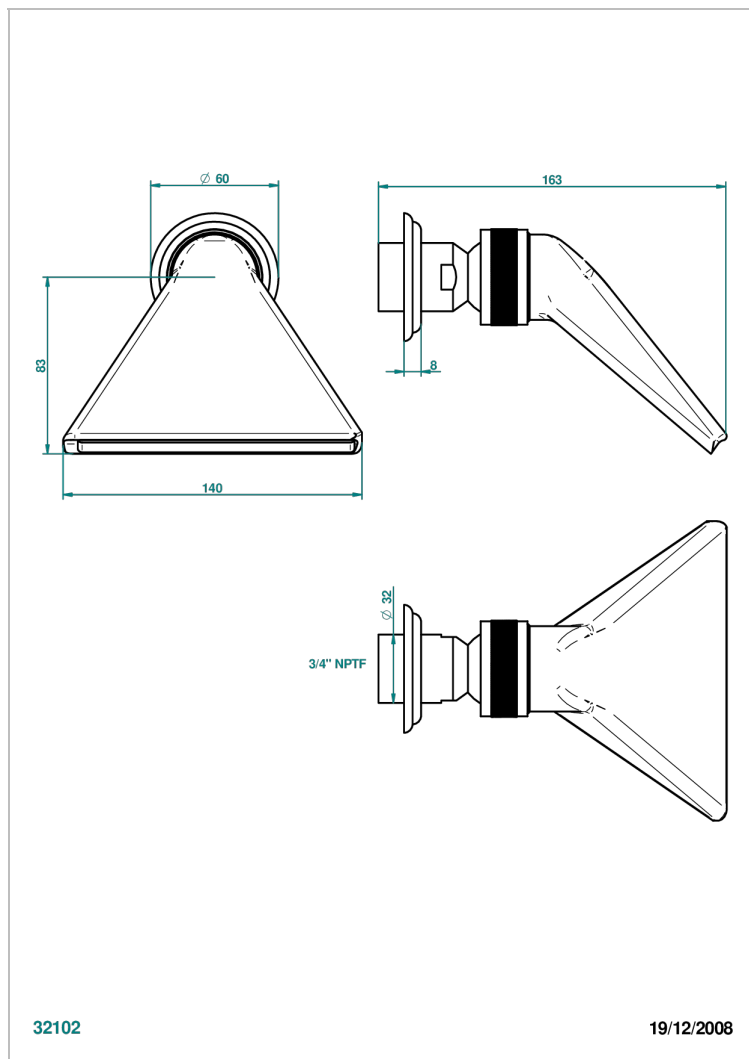

# PANTHERE CRISTAL CLARO

A2H-3640/US

Shower head, cast deluge with 3/4" connection

THG<sup>®</sup>  
PARIS

## CARACTERÍSTICAS

- Panthère cristal claro
- Shower head, cast deluge with 3/4" connection