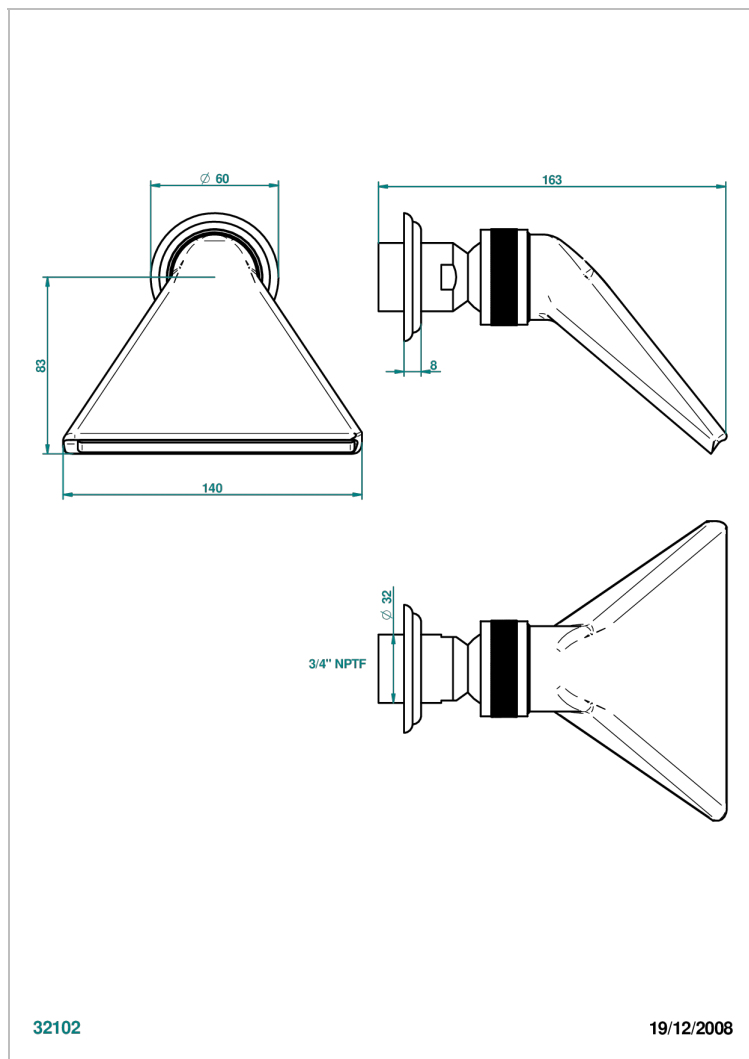

# PANTHERE CLEAR CRYSTAL

A2H-3640/US

Shower head, cast deluge with 3/4" connection

THG<sup>®</sup>  
PARIS

## CHARACTERISTIC

- Panthère Clear crystal
- Shower head, cast deluge with 3/4" connection