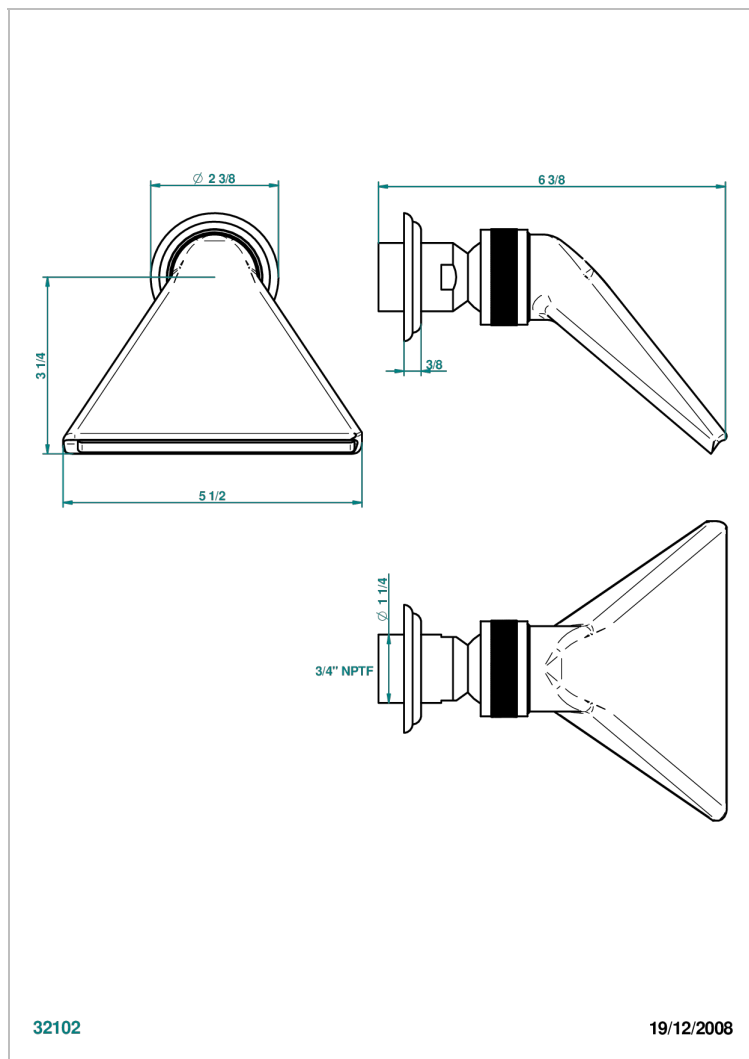

PANTHERE CRISTAL CLARO

A2H-3640/US

Shower head, cast deluge with 3/4" connection

THG[®]
PARIS

CARACTERÍSTICAS

- Panthère cristal claro
- Shower head, cast deluge with 3/4" connection

ACABADOS DISPONIBLES

Bronce claro - D01
Cerámica negra mate - D30
Cobre viejo mate - H07
Cromo - A02
Cromo / dorado - G02
Cromo mate - C02