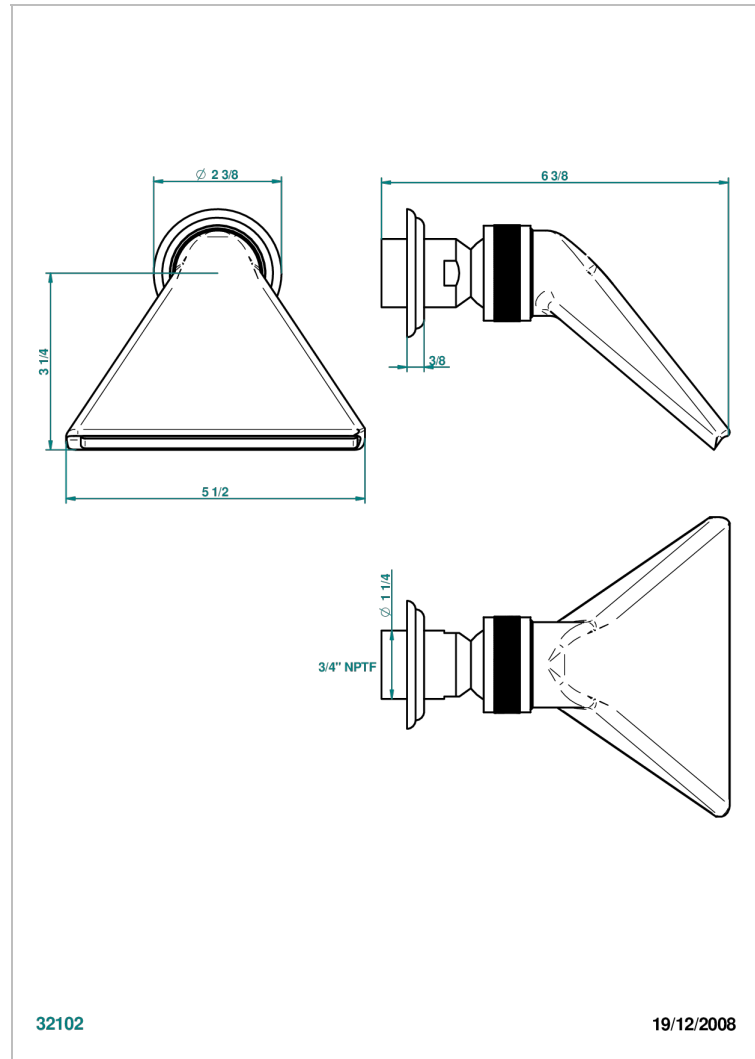

# PANTHERE CLEAR CRYSTAL

A2H-3640/US

Shower head, cast deluge with 3/4" connection

THG<sup>®</sup>  
PARIS

32102

19/12/2008

## CHARACTERISTIC

- Pantheré Clear crystal
- Shower head, cast deluge with 3/4" connection