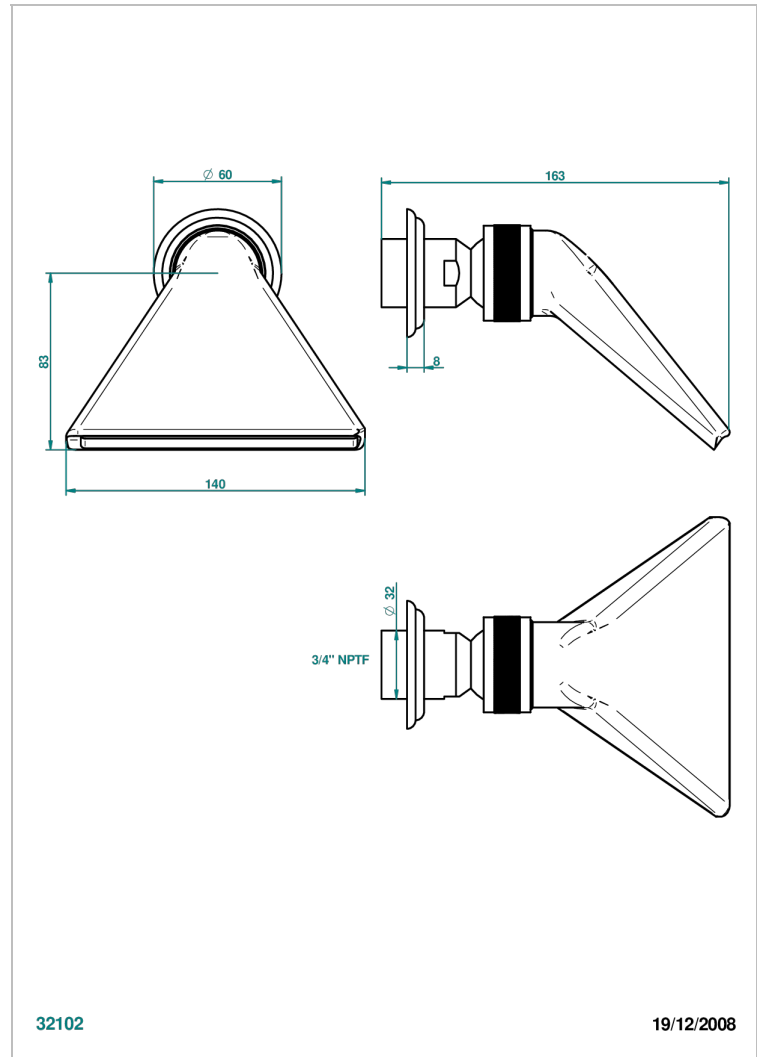

SULLY LAPIS LAZULI

A1W-3640/US

Shower head, cast deluge with 3/4" connection

THG[®]
PARIS

CARACTERÍSTICAS

- Sully Lapis Lazuli
- Shower head, cast deluge with 3/4" connection

ACABADOS DISPONIBLES

Cerámica negra mate - D30
Cromo - A02
Cromo / dorado - G02
Cromo mate - C02
Dorado - F01
Dorado mate - F07