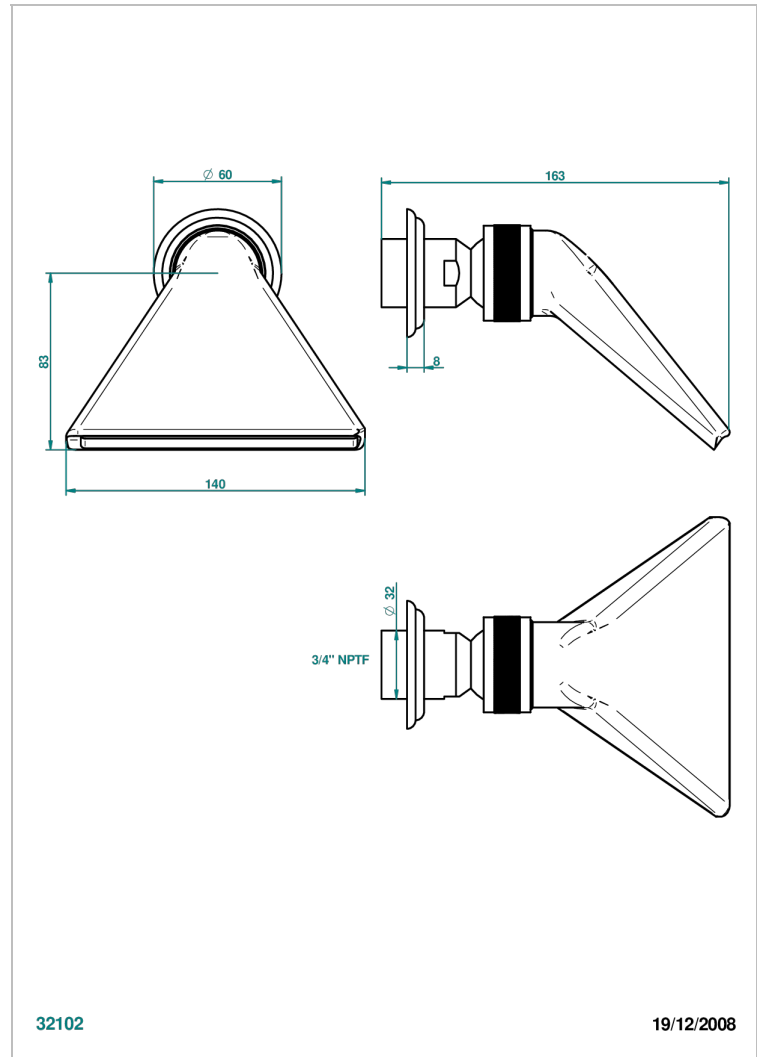

SULLY LAPIS LAZULI

A1W-3640/US

Shower head, cast deluge with 3/4" connection

THG[®]
PARIS

32102

19/12/2008

CHARACTERISTIC

- Sully Lapis Lazuli
- Shower head, cast deluge with 3/4" connection