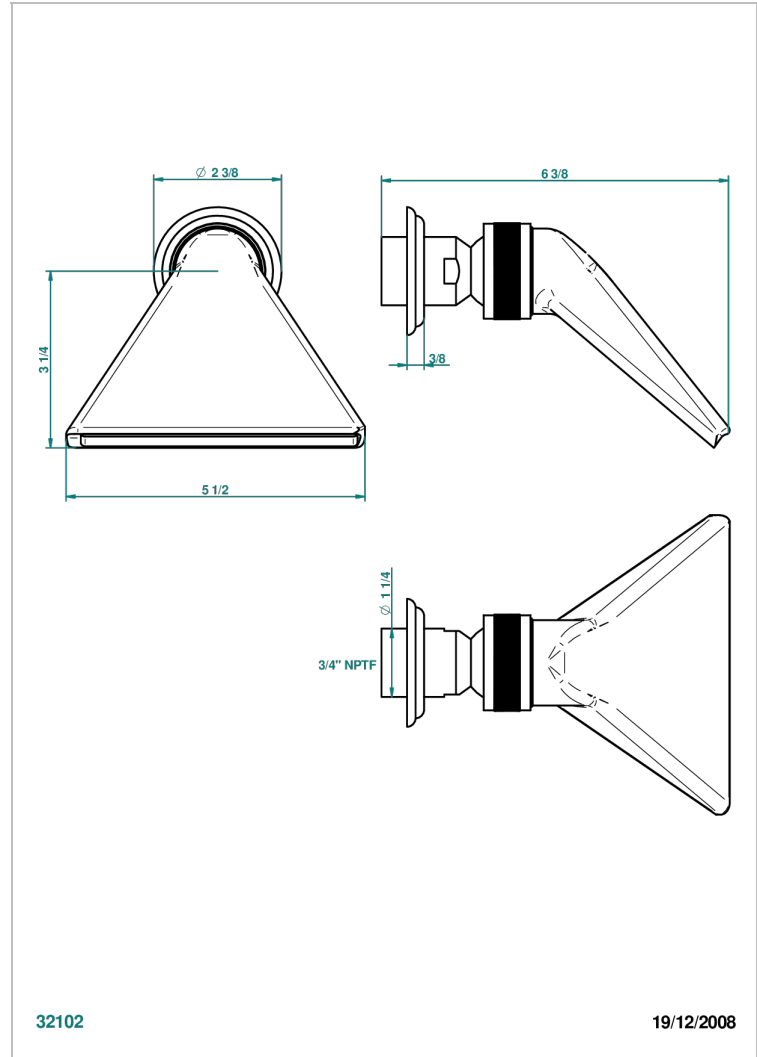

SULLY LAPIS LAZULI

A1W-3640/US

Shower head, cast deluge with 3/4" connection

THG[®]
PARIS

CARACTERÍSTICAS

- Sully Lapis Lazuli
- Shower head, cast deluge with 3/4" connection

ACABADOS DISPONIBLES

Cerámica negra mate - D30
Cromo - A02
Cromo / dorado - G02
Cromo mate - C02
Dorado - F01
Dorado mate - F07