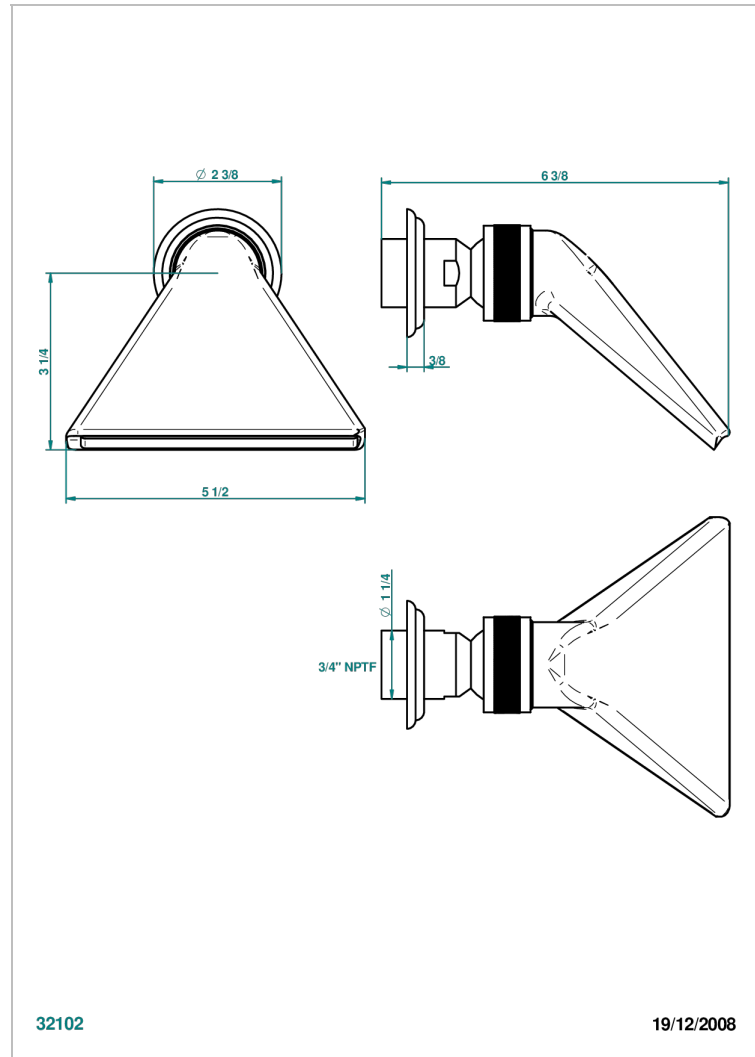

SULLY LAPIS LAZULI

A1W-3640/US

Shower head, cast deluge with 3/4" connection

THG[®]
PARIS

CHARACTERISTIC

- Sully Lapis Lazuli
- Shower head, cast deluge with 3/4" connection

AVAILABLE FINITIONS

Black ceram - D30
Blush PVD - H62
Brass color PVD - H49
Brown bronze color PVD - F33
Chrome polished - A02
Chrome polished / gold polished - G02