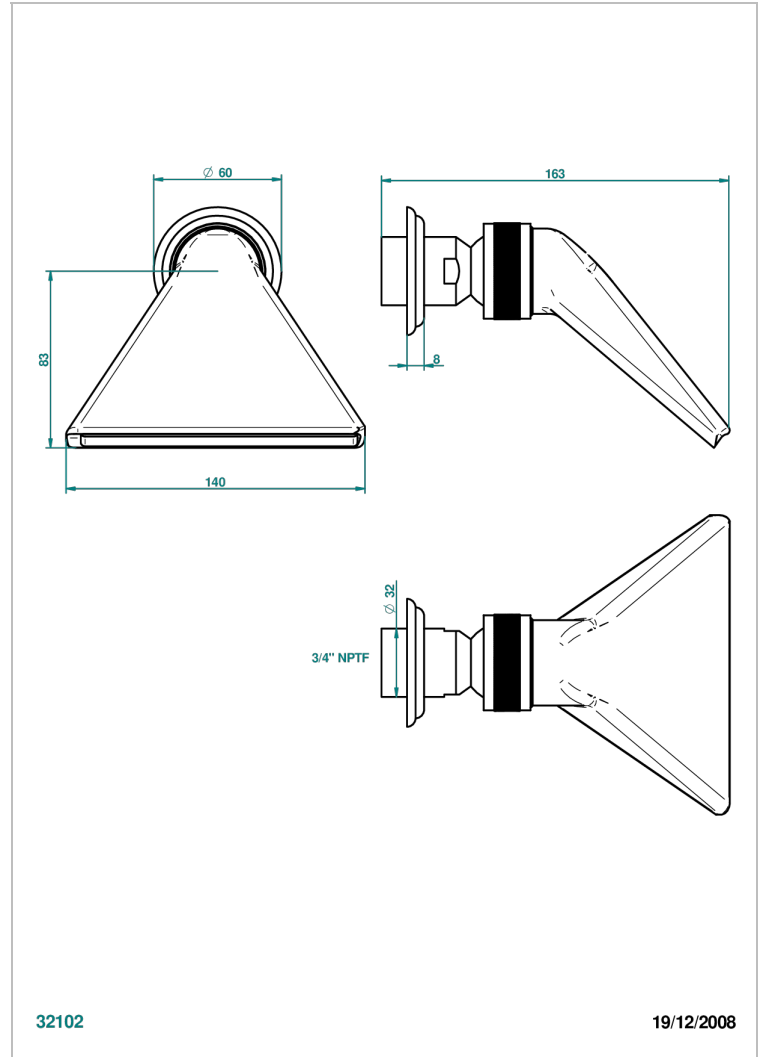

CHEVERNY JASPE ROJO

A1U-3640/US

Shower head, cast deluge with 3/4" connection

THG[®]
PARIS

CARACTERÍSTICAS

- Cheverny Jaspe Rojo
- Shower head, cast deluge with 3/4" connection

ACABADOS DISPONIBLES

Cerámica negra mate - D30
Cromo - A02
Cromo / dorado - G02
Cromo mate - C02
Dorado - F01
Dorado mate - F07