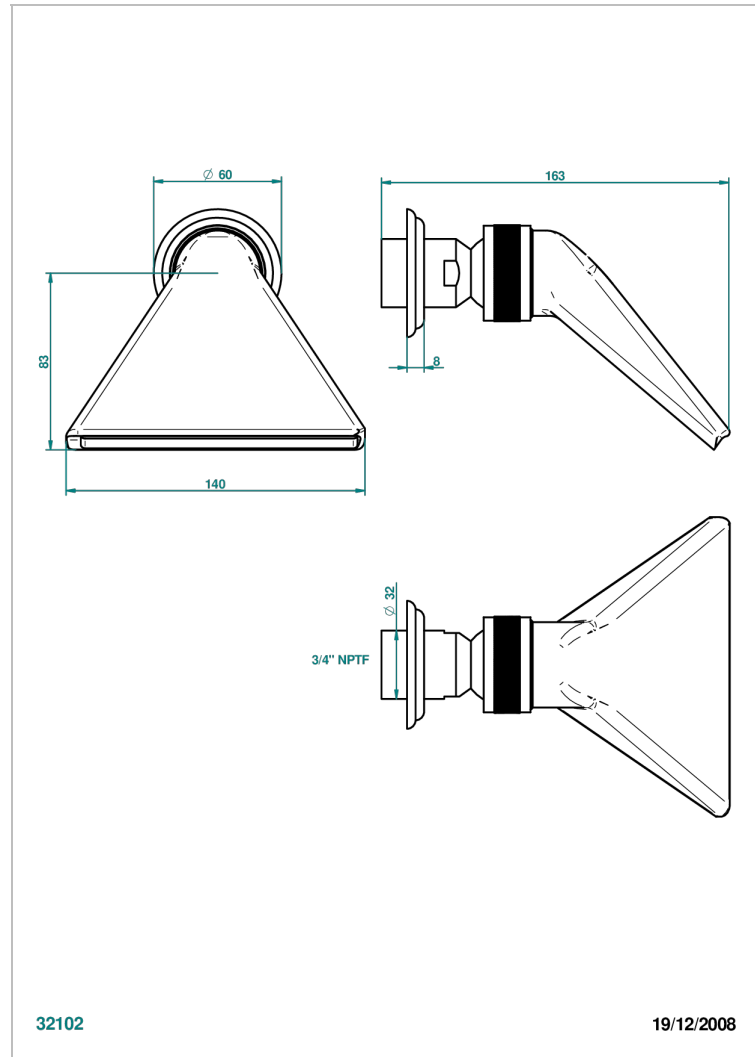

CHEVERNY RED JASPER

A1U-3640/US

Shower head, cast deluge with 3/4" connection

THG[®]
PARIS

CHARACTERISTIC

- Cheverny red Jasper
- Shower head, cast deluge with 3/4" connection

AVAILABLE FINITIONS

Black ceram - D30
Blush PVD - H62
Brass color PVD - H49
Brown bronze color PVD - F33
Chrome polished - A02
Chrome polished / gold polished - G02